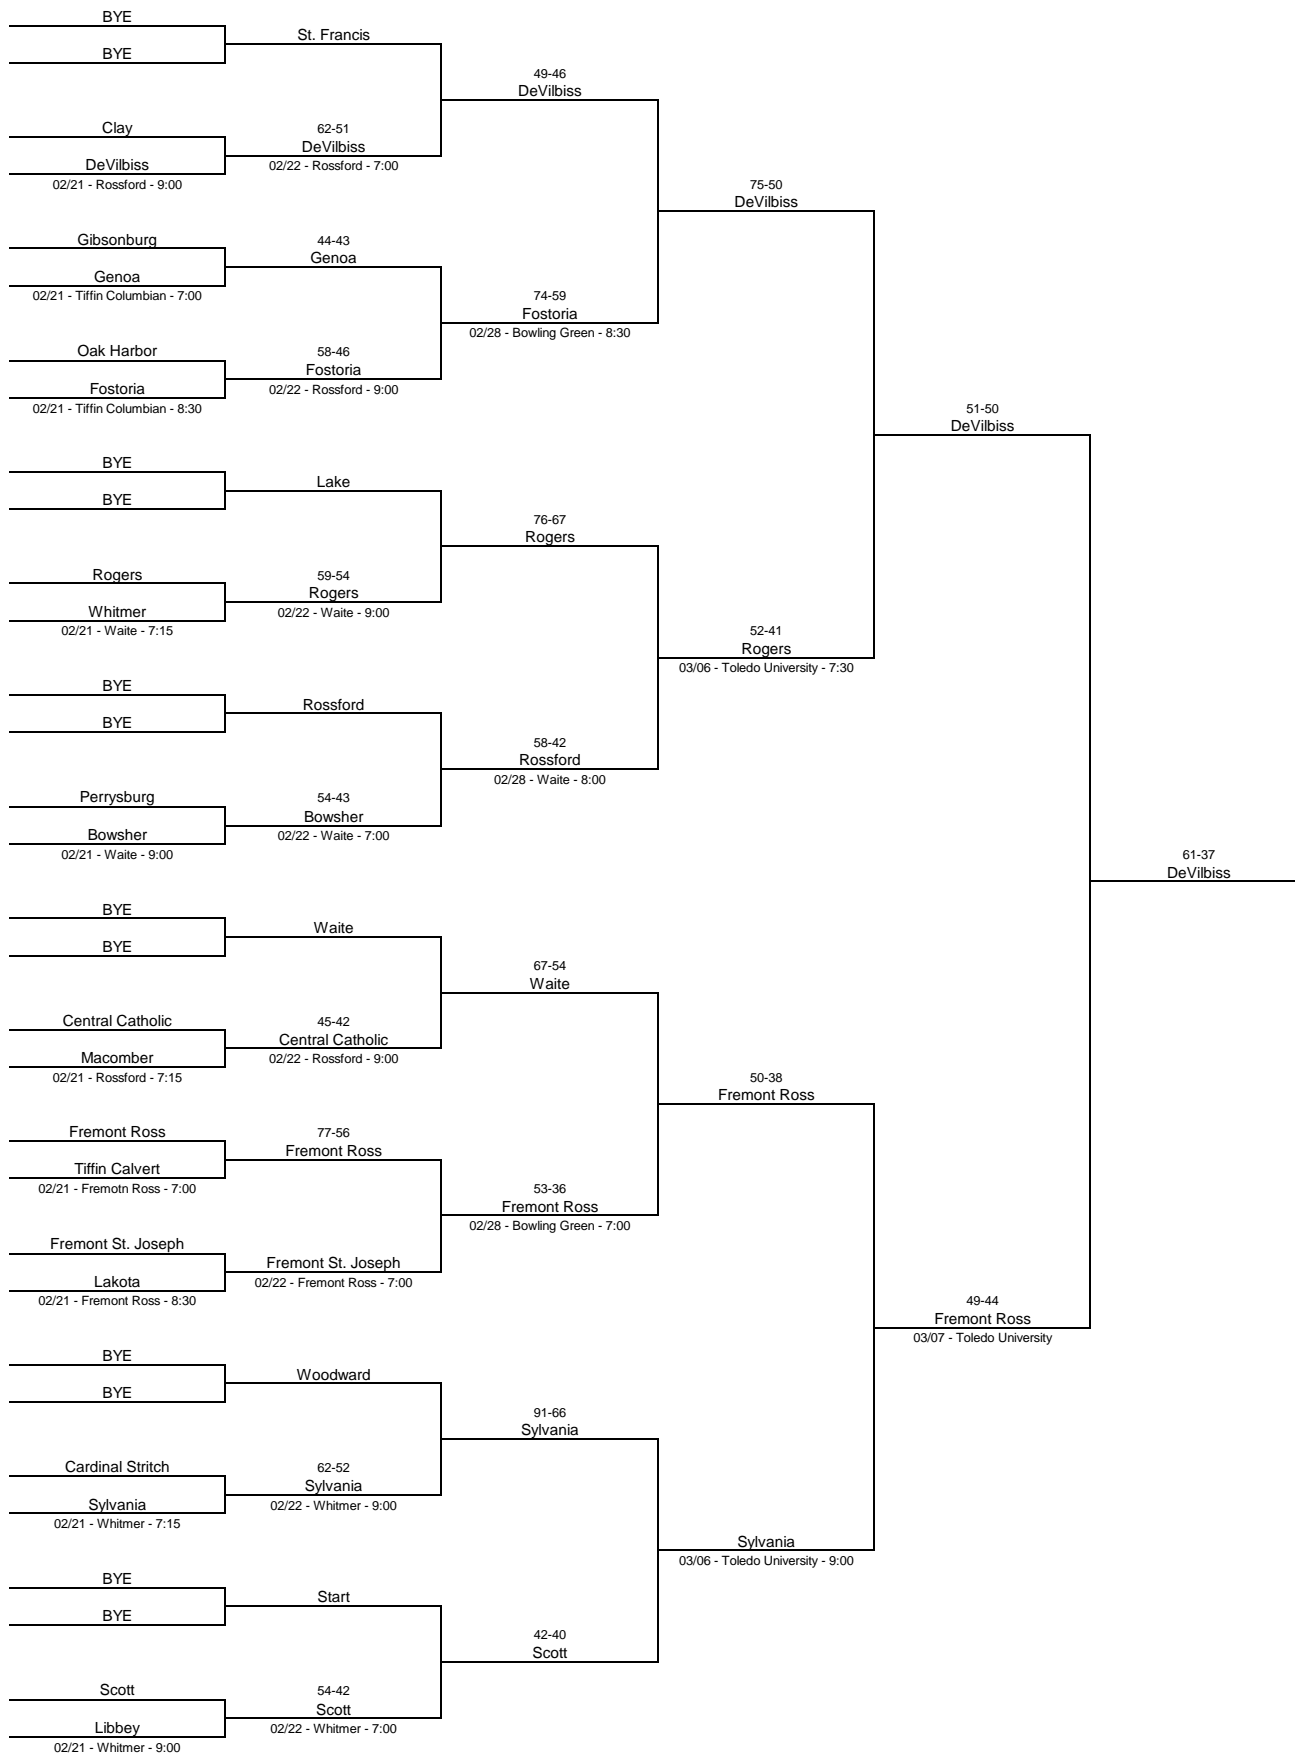

1963/64 Class AA District Tournament - Toledo University