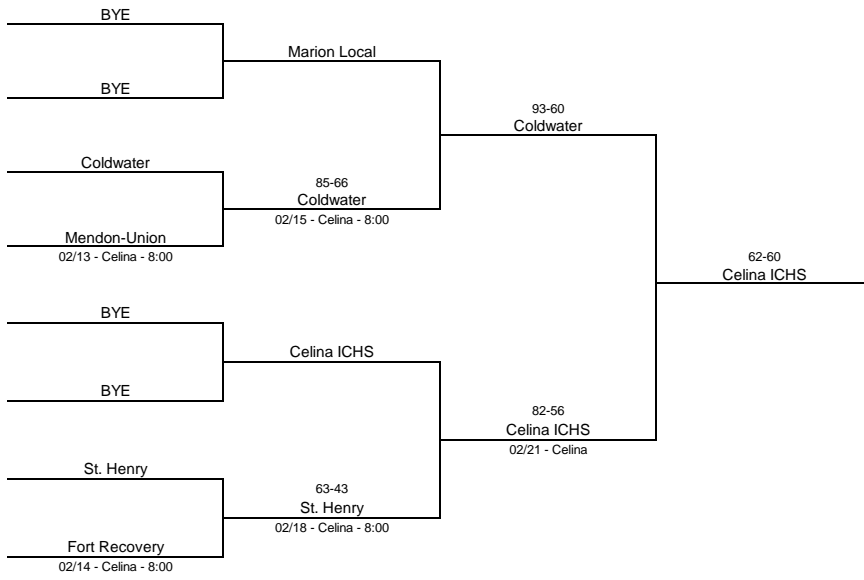

Allen County

Perry and Spencerville advance to Sectional Tournament

Auglaize County

New Bremen and New Knoxville advance to Sectional Tournament

Crawford County

Buckeye Central advances to Sectional Tournament

Celina Immaculate Conception and Coldwater advance to Sectional Tournament

Ottawa County

Elmore advances to Sectional Tournament

Paulding County

Grover Hill advances to Sectional Tournament

1963/64 Class A County Tournaments

Putnam County

Glandorf, Miller City and Kalida advance to Sectional Tournament

Richland County

Lucas advances to Sectional Tournament at only Class A team in county

Sandusky County

Monroeville advances to Sectional Tournament