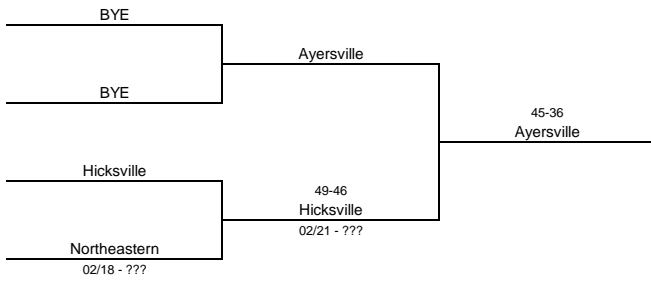

1963/64 Class AA District Tournament - Toledo University

1963/64 Class AA District Tournament - Bowling Green State University

1963/64 Class AA District Tournament - Bowling Green State University

1963/64 Class A County Tournaments

Allen County

Perry and Spencerville advance to Sectional Tournament

Auglaize County

New Bremen and New Knoxville advance to Sectional Tournament

Crawford County

Buckeye Central advances to Sectional Tournament

1963/64 Class A County Tournaments

Defiance County

Ayersville advances to Sectional Tournament

Erie County

Berlin Heights advances to Sectional Tournament

Fulton County

Fayette and Pettisville advance to Sectional Tournament

1963/64 Class A County Tournaments

Hancock County

Arlington and Vanlue advance to Sectional Tournament

Hardin County

Ada and Ridgemont advance to Sectional Tournament

1963/64 Class A County Tournaments

Henry County