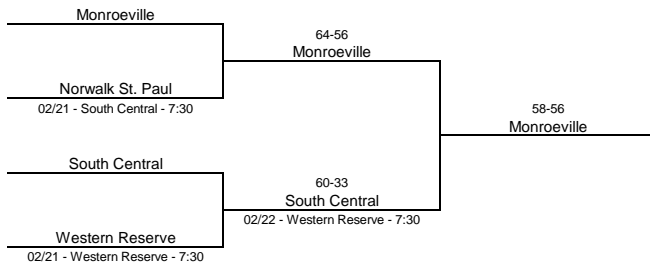

Allen County

Perry and Spencerville advance to Sectional Tournament

Auglaize County

New Bremen and New Knoxville advance to Sectional Tournament

Crawford County

Buckeye Central advances to Sectional Tournament

1963/64 Class A County Tournaments

Defiance County

Ayersville advances to Sectional Tournament

Erie County

Berlin Heights advances to Sectional Tournament

Fulton County

Fayette and Pettisville advance to Sectional Tournament

1963/64 Class A County Tournaments

Hancock County

Arlington and Vanlue advance to Sectional Tournament

Hardin County

Ada and Ridgemont advance to Sectional Tournament

1963/64 Class A County Tournaments

Henry County

Hamler and Holgate advance to Sectional Tournament

Huron County

Monroeville advances to Sectional Tournament

Lucas County

Ottawa Hills advances to Sectional Tournament

1963/64 Class A County Tournaments

Mercer County