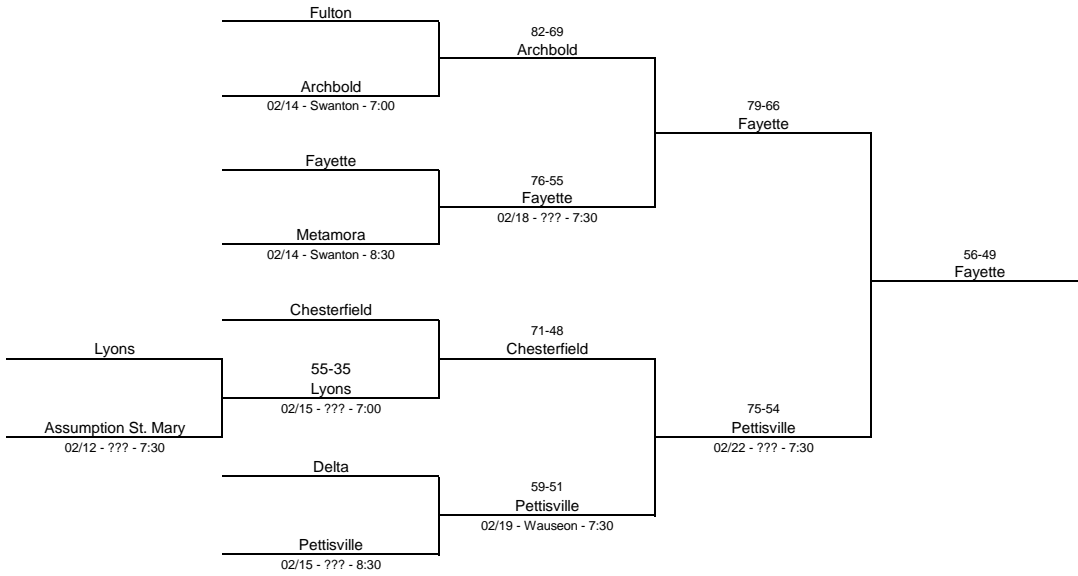

Allen County

Perry and Spencerville advance to Sectional Tournament

Auglaize County

New Bremen and New Knoxville advance to Sectional Tournament

Crawford County

Buckeye Central advances to Sectional Tournament

1963/64 Class A County Tournaments

Defiance County

Ayersville advances to Sectional Tournament

Erie County

Berlin Heights advances to Sectional Tournament

Fulton County

Fayette and Pettisville advance to Sectional Tournament

1963/64 Class A County Tournaments

Hancock County

Arlington and Vanlue advance to Sectional Tournament

Hardin County

Ada and Ridgemont advance to Sectional Tournament

1963/64 Class A County Tournaments

Henry County

1963/64 Class A County Tournaments

Seneca County

Attica and Hopewell-Loudon advance to Sectional Tournament

Van Wert County

Lincolnview advances to Sectional Tournament

Williams County

Stryker and North Central advance to Sectional Tournament