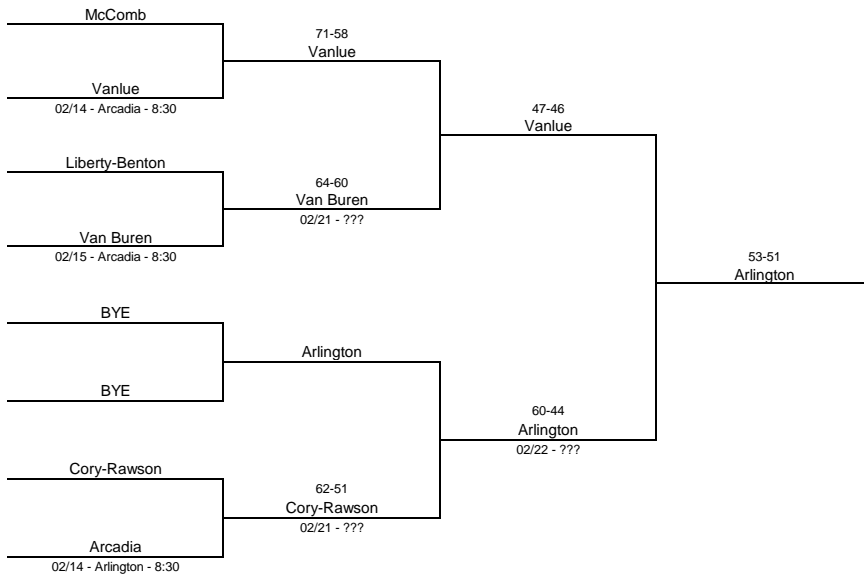

Allen County

Perry and Spencerville advance to Sectional Tournament

Auglaize County

New Bremen and New Knoxville advance to Sectional Tournament

Crawford County

Buckeye Central advances to Sectional Tournament

1963/64 Class A County Tournaments

Defiance County

Ayersville advances to Sectional Tournament

Erie County

Berlin Heights advances to Sectional Tournament

Fulton County

Fayette and Pettisville advance to Sectional Tournament

1963/64 Class A County Tournaments

Hancock County

Arlington and Vanlue advance to Sectional Tournament

Hardin County

Ada and Ridgemont advance to Sectional Tournament

1963/64 Class A County Tournaments

Henry County