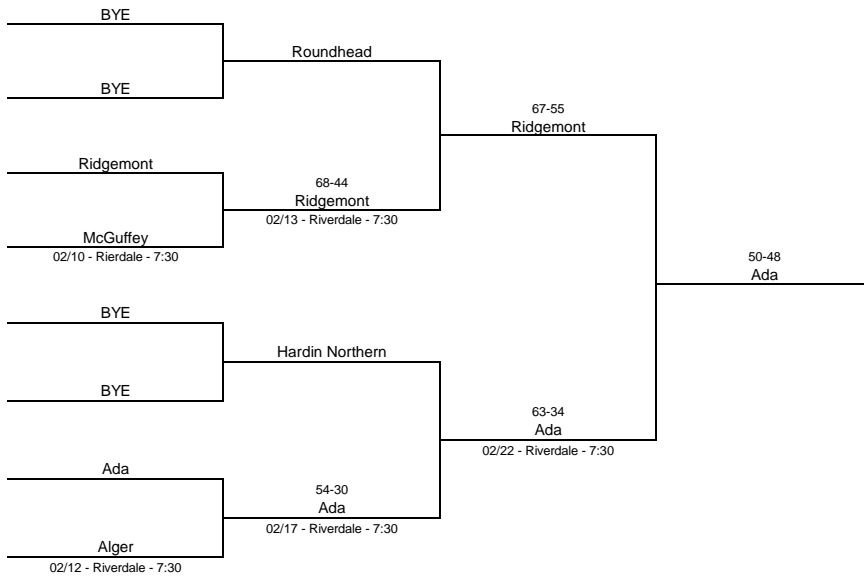

Allen County

Perry and Spencerville advance to Sectional Tournament

Auglaize County

New Bremen and New Knoxville advance to Sectional Tournament

Crawford County

Buckeye Central advances to Sectional Tournament

1963/64 Class A County Tournaments

Defiance County

Ayersville advances to Sectional Tournament

Erie County

Berlin Heights advances to Sectional Tournament

Fulton County

Fayette and Pettisville advance to Sectional Tournament

1963/64 Class A County Tournaments

Hancock County

Arlington and Vanlue advance to Sectional Tournament

Hardin County

Ada and Ridgemont advance to Sectional Tournament

1963/64 Class A County Tournaments

Henry County