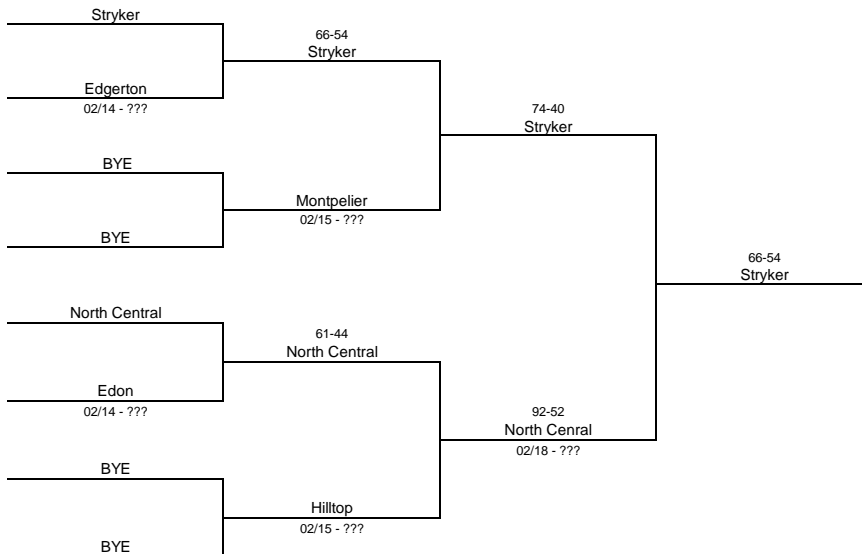

Putnam County

Glandorf, Miller City and Kalida advance to Sectional Tournament

Richland County

Lucas advances to Sectional Tournament at only Class A team in county

Sandusky County

Monroeville advances to Sectional Tournament

1963/64 Class A County Tournaments

Seneca County

Attica and Hopewell-Loudon advance to Sectional Tournament

Van Wert County

Lincolnview advances to Sectional Tournament

Williams County

Stryker and North Central advance to Sectional Tournament

1963/64 Class A County Tournaments

Wood County

Northwood and Westwood advance to Sectional Tournament

Wyandot County

Mohawk advances to Sectional Tournament at only Class A team in county

1963/64 Class A District Tournament - Lima Senior High School