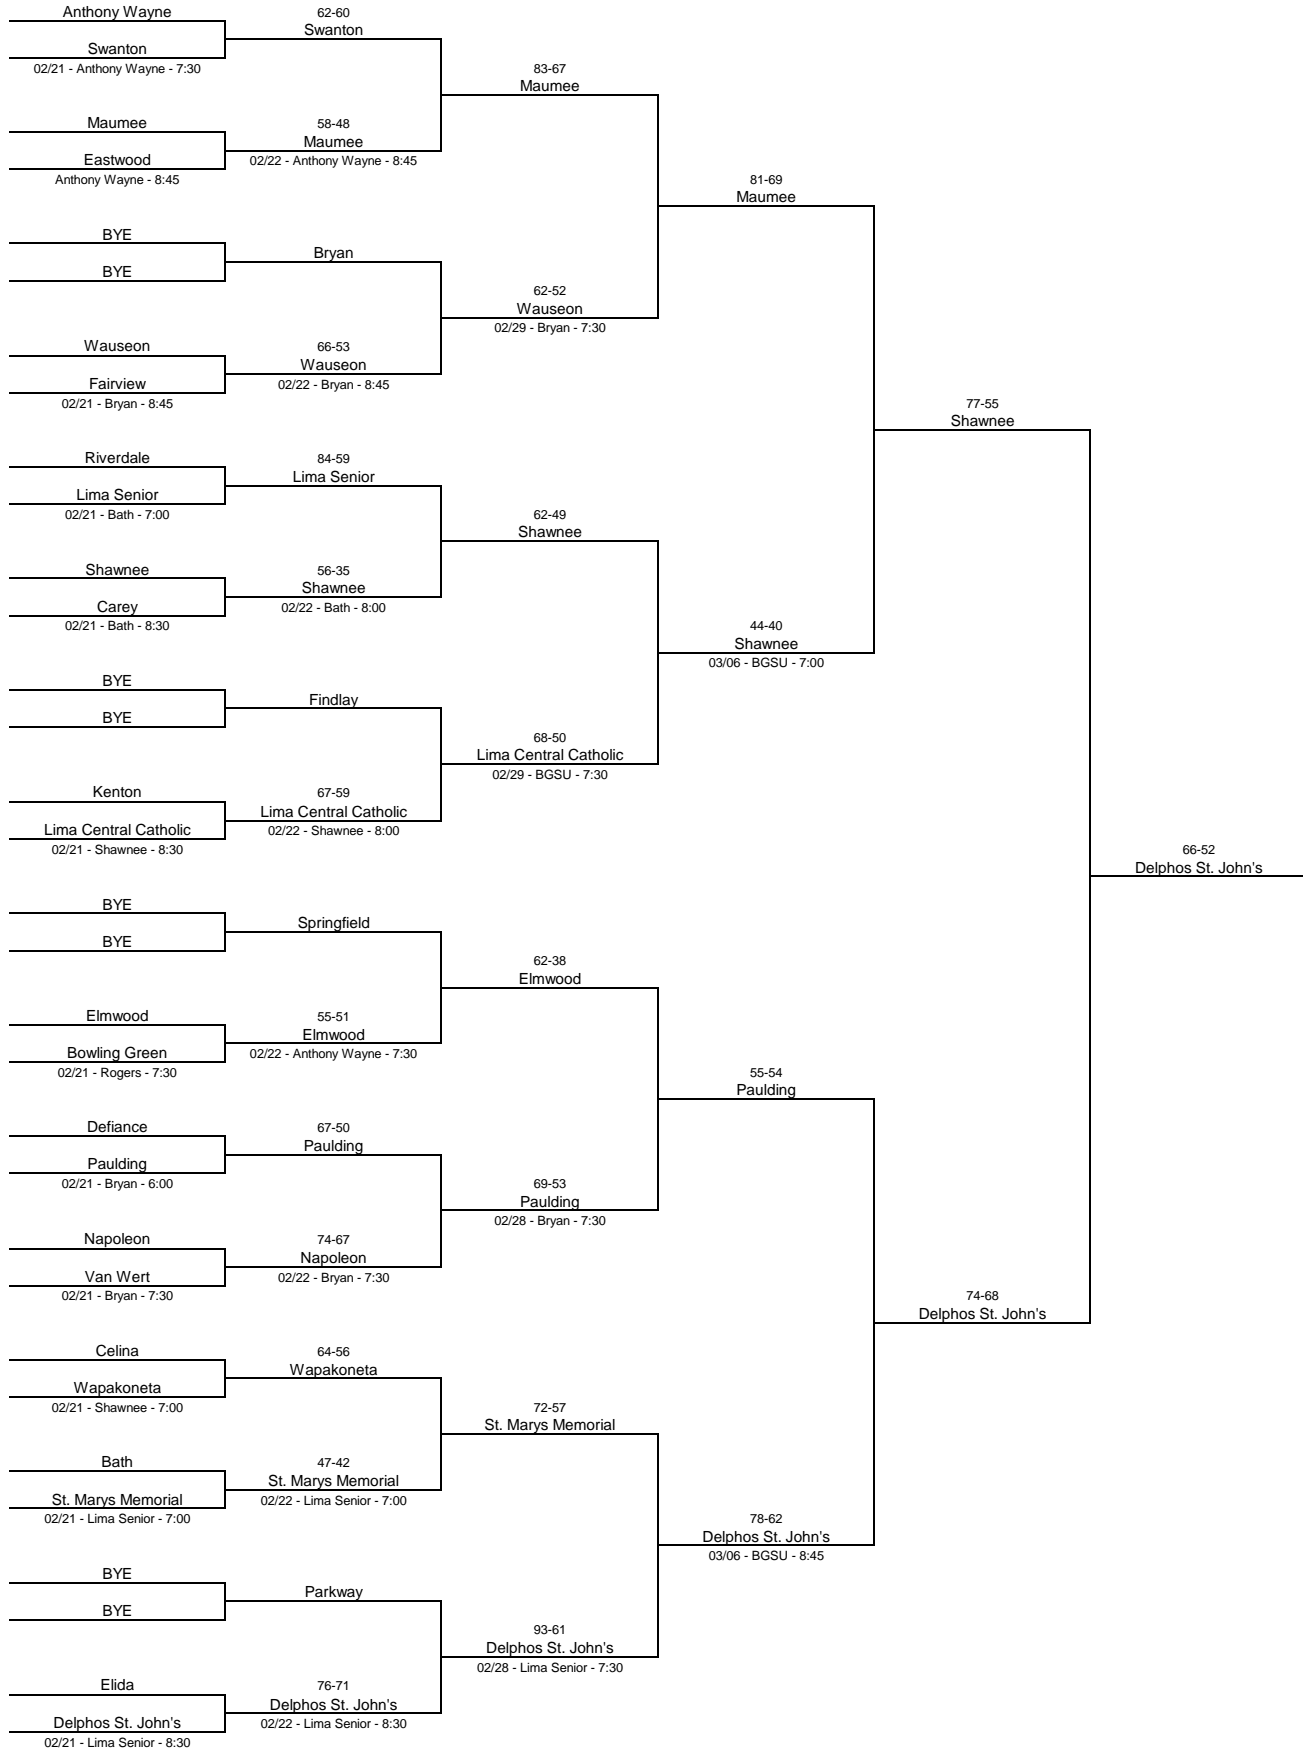

1963/64 Class AA District Tournament - Bowling Green State University