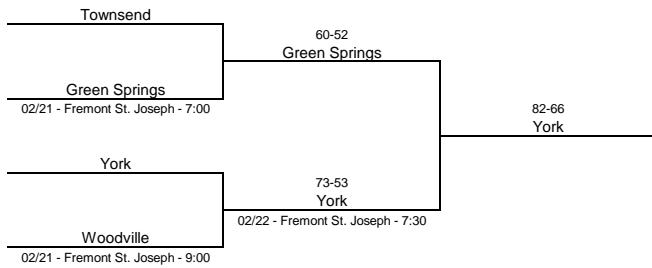

Celina Immaculate Conception and Coldwater advance to Sectional Tournament

Ottawa County

Elmore advances to Sectional Tournament

Paulding County

Grover Hill advances to Sectional Tournament

1963/64 Class A County Tournaments

Putnam County

Glandorf, Miller City and Kalida advance to Sectional Tournament

Richland County

Lucas advances to Sectional Tournament at only Class A team in county

Sandusky County

Monroeville advances to Sectional Tournament

1963/64 Class A County Tournaments

Seneca County

Attica and Hopewell-Loudon advance to Sectional Tournament

Van Wert County

Lincolnview advances to Sectional Tournament

Williams County

Stryker and North Central advance to Sectional Tournament

1963/64 Class A County Tournaments

Wood County

Northwood and Westwood advance to Sectional Tournament

Wyandot County

Mohawk advances to Sectional Tournament at only Class A team in county

1963/64 Class A District Tournament - Lima Senior High School