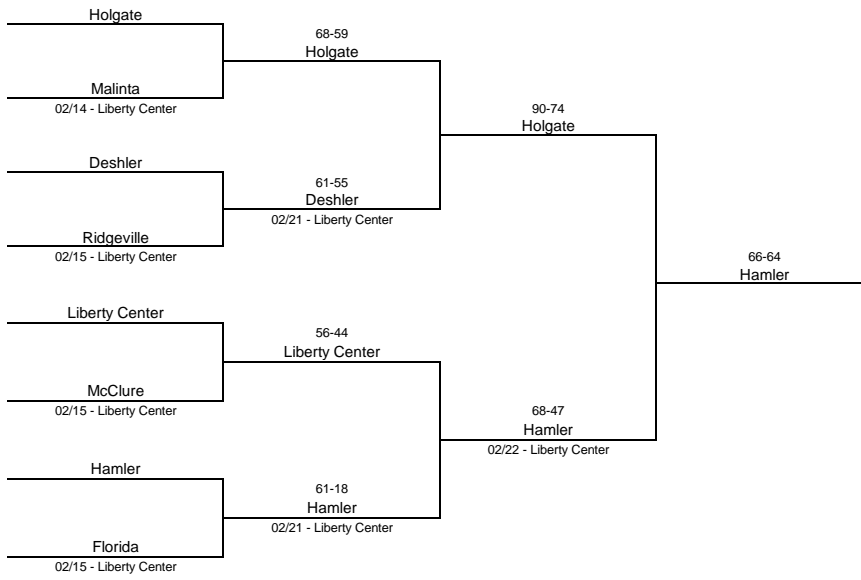

Allen County

Perry and Spencerville advance to Sectional Tournament

Auglaize County

New Bremen and New Knoxville advance to Sectional Tournament

Crawford County

Buckeye Central advances to Sectional Tournament

1963/64 Class A County Tournaments

Defiance County

Ayersville advances to Sectional Tournament

Erie County

Berlin Heights advances to Sectional Tournament

Fulton County

Fayette and Pettisville advance to Sectional Tournament

1963/64 Class A County Tournaments

Hancock County

Arlington and Vanlue advance to Sectional Tournament

Hardin County

Ada and Ridgemont advance to Sectional Tournament

1963/64 Class A County Tournaments

Henry County

Celina Immaculate Conception and Coldwater advance to Sectional Tournament

Ottawa County

Elmore advances to Sectional Tournament

Paulding County

Grover Hill advances to Sectional Tournament

1963/64 Class A County Tournaments