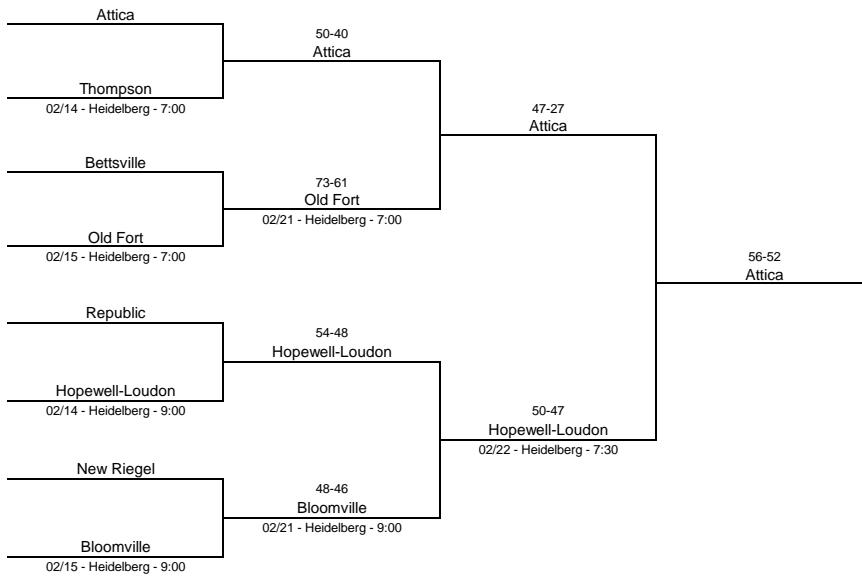

Allen County

Perry and Spencerville advance to Sectional Tournament

Auglaize County

New Bremen and New Knoxville advance to Sectional Tournament

Crawford County

Buckeye Central advances to Sectional Tournament

1963/64 Class A County Tournaments

Defiance County

Ayersville advances to Sectional Tournament

Erie County

Berlin Heights advances to Sectional Tournament

Fulton County

Fayette and Pettisville advance to Sectional Tournament

Putnam County

Glandorf, Miller City and Kalida advance to Sectional Tournament

Richland County

Lucas advances to Sectional Tournament at only Class A team in county

Sandusky County

Monroeville advances to Sectional Tournament

1963/64 Class A County Tournaments

Seneca County

Attica and Hopewell-Loudon advance to Sectional Tournament

Van Wert County

Lincolnview advances to Sectional Tournament

Williams County

Stryker and North Central advance to Sectional Tournament