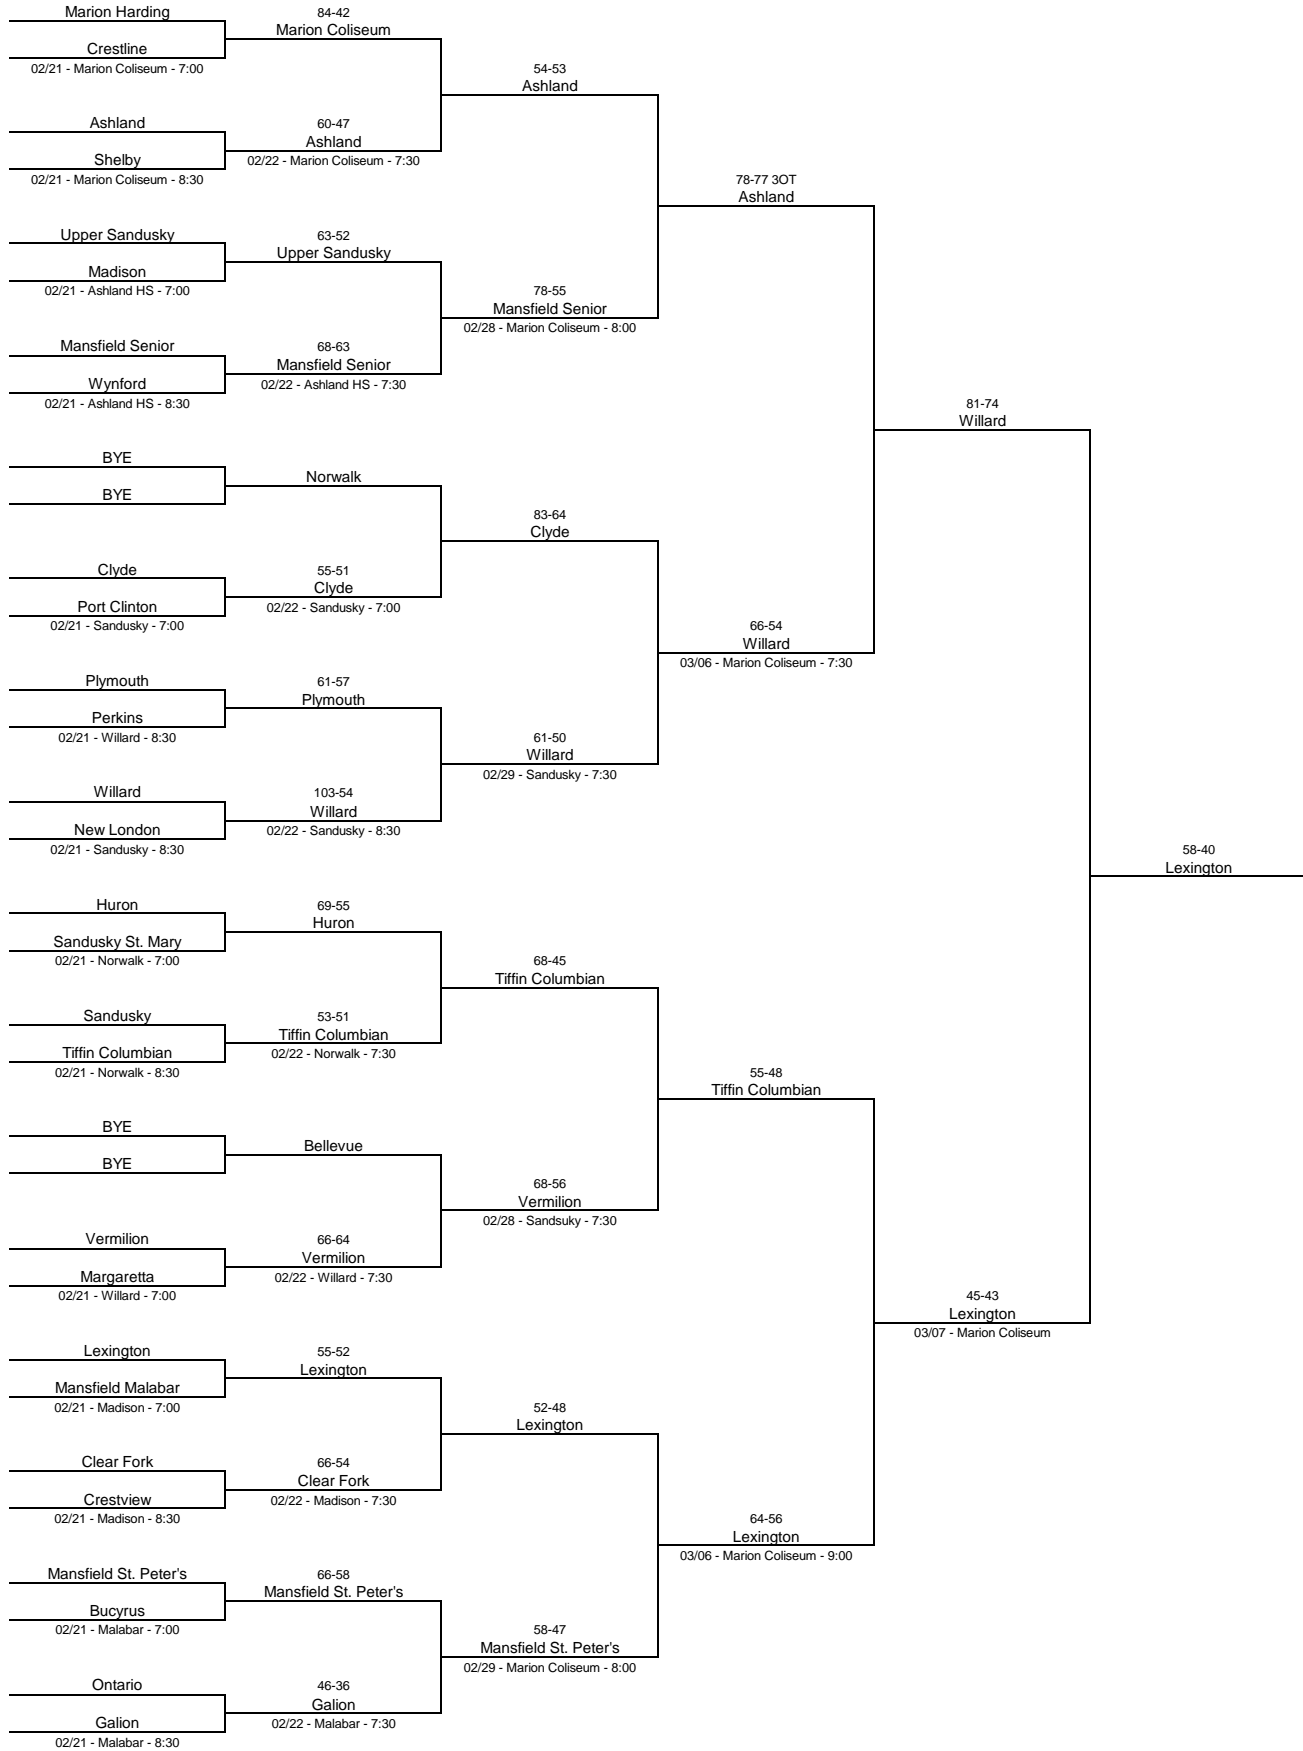

1963/64 Class AA District Tournament - Bowling Green State University