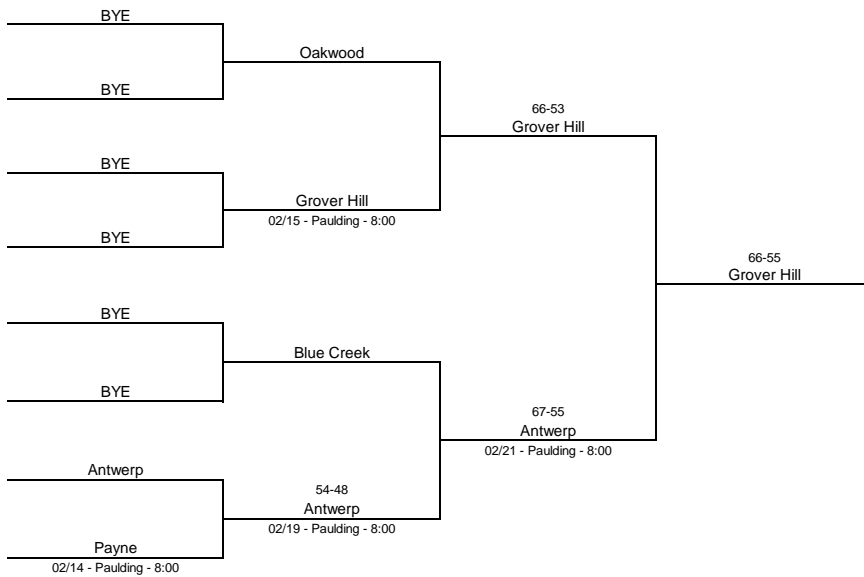

Celina Immaculate Conception and Coldwater advance to Sectional Tournament

Ottawa County

Elmore advances to Sectional Tournament

Paulding County

Grover Hill advances to Sectional Tournament

1963/64 Class A County Tournaments