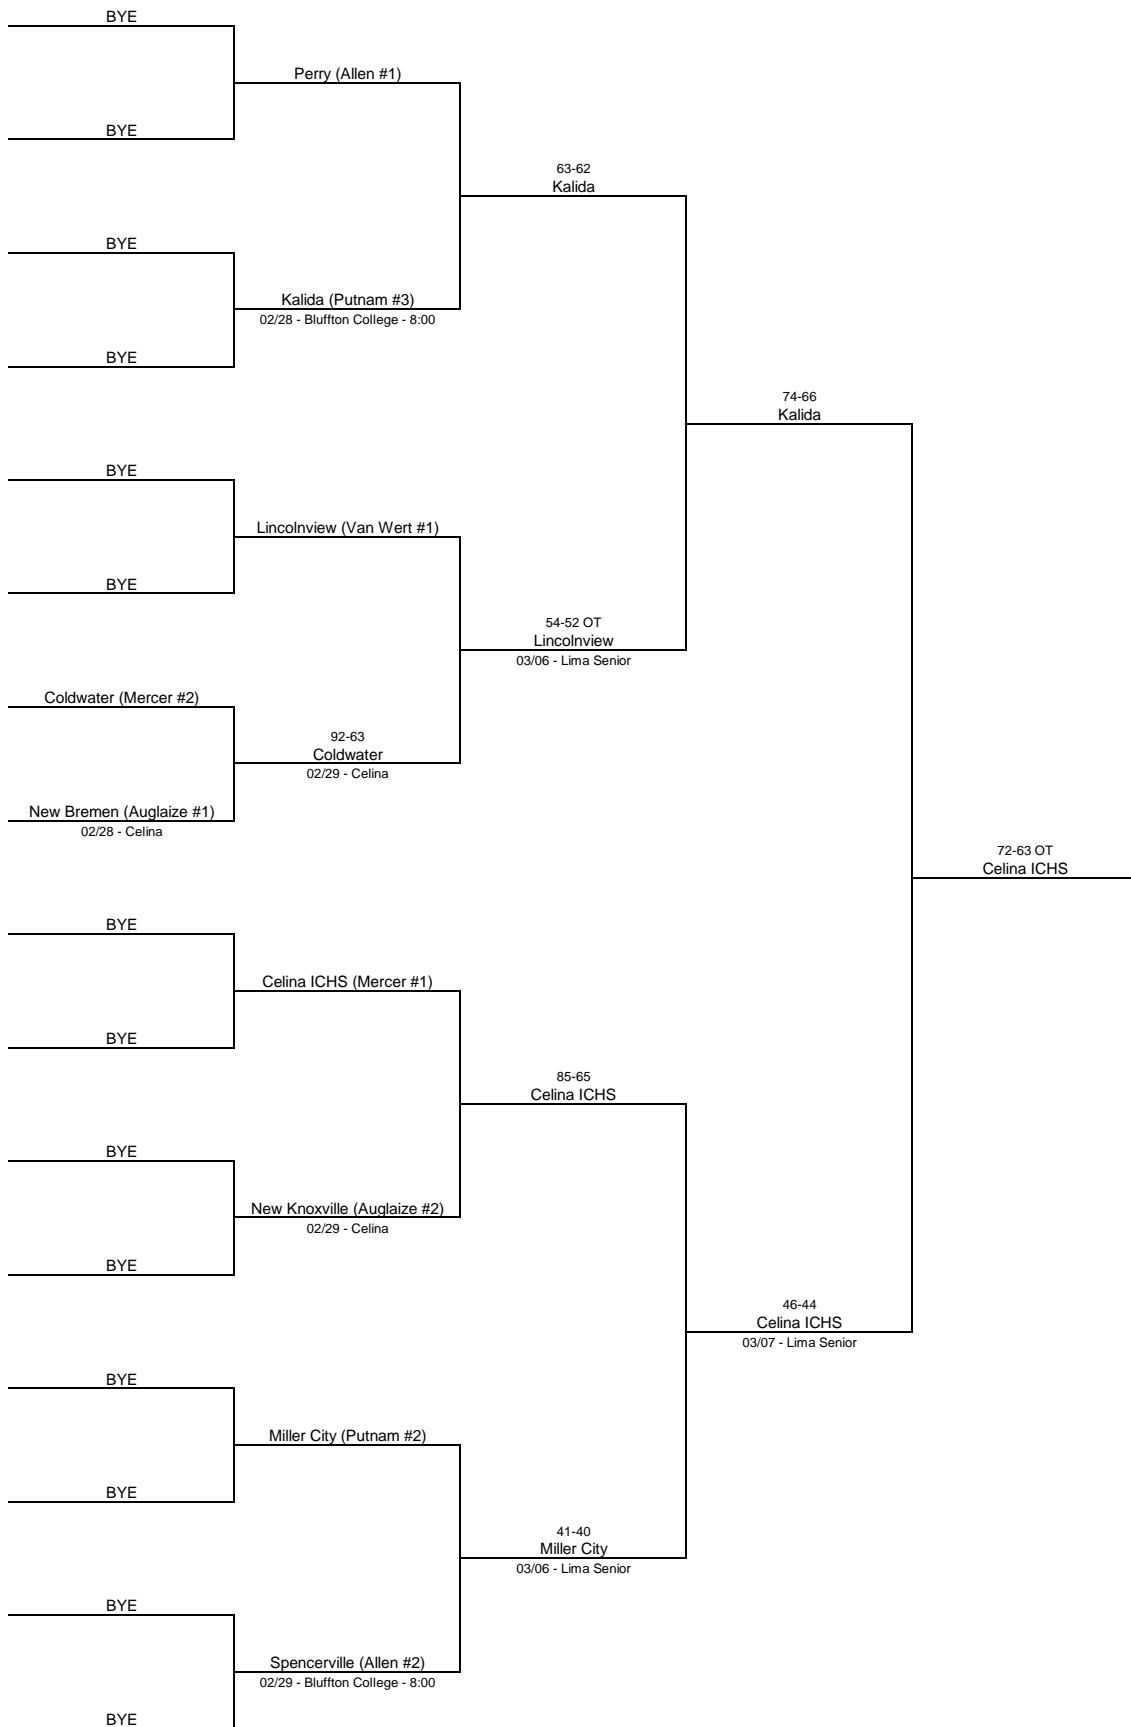

1963/64 Class A District Tournament - Lima Senior High School