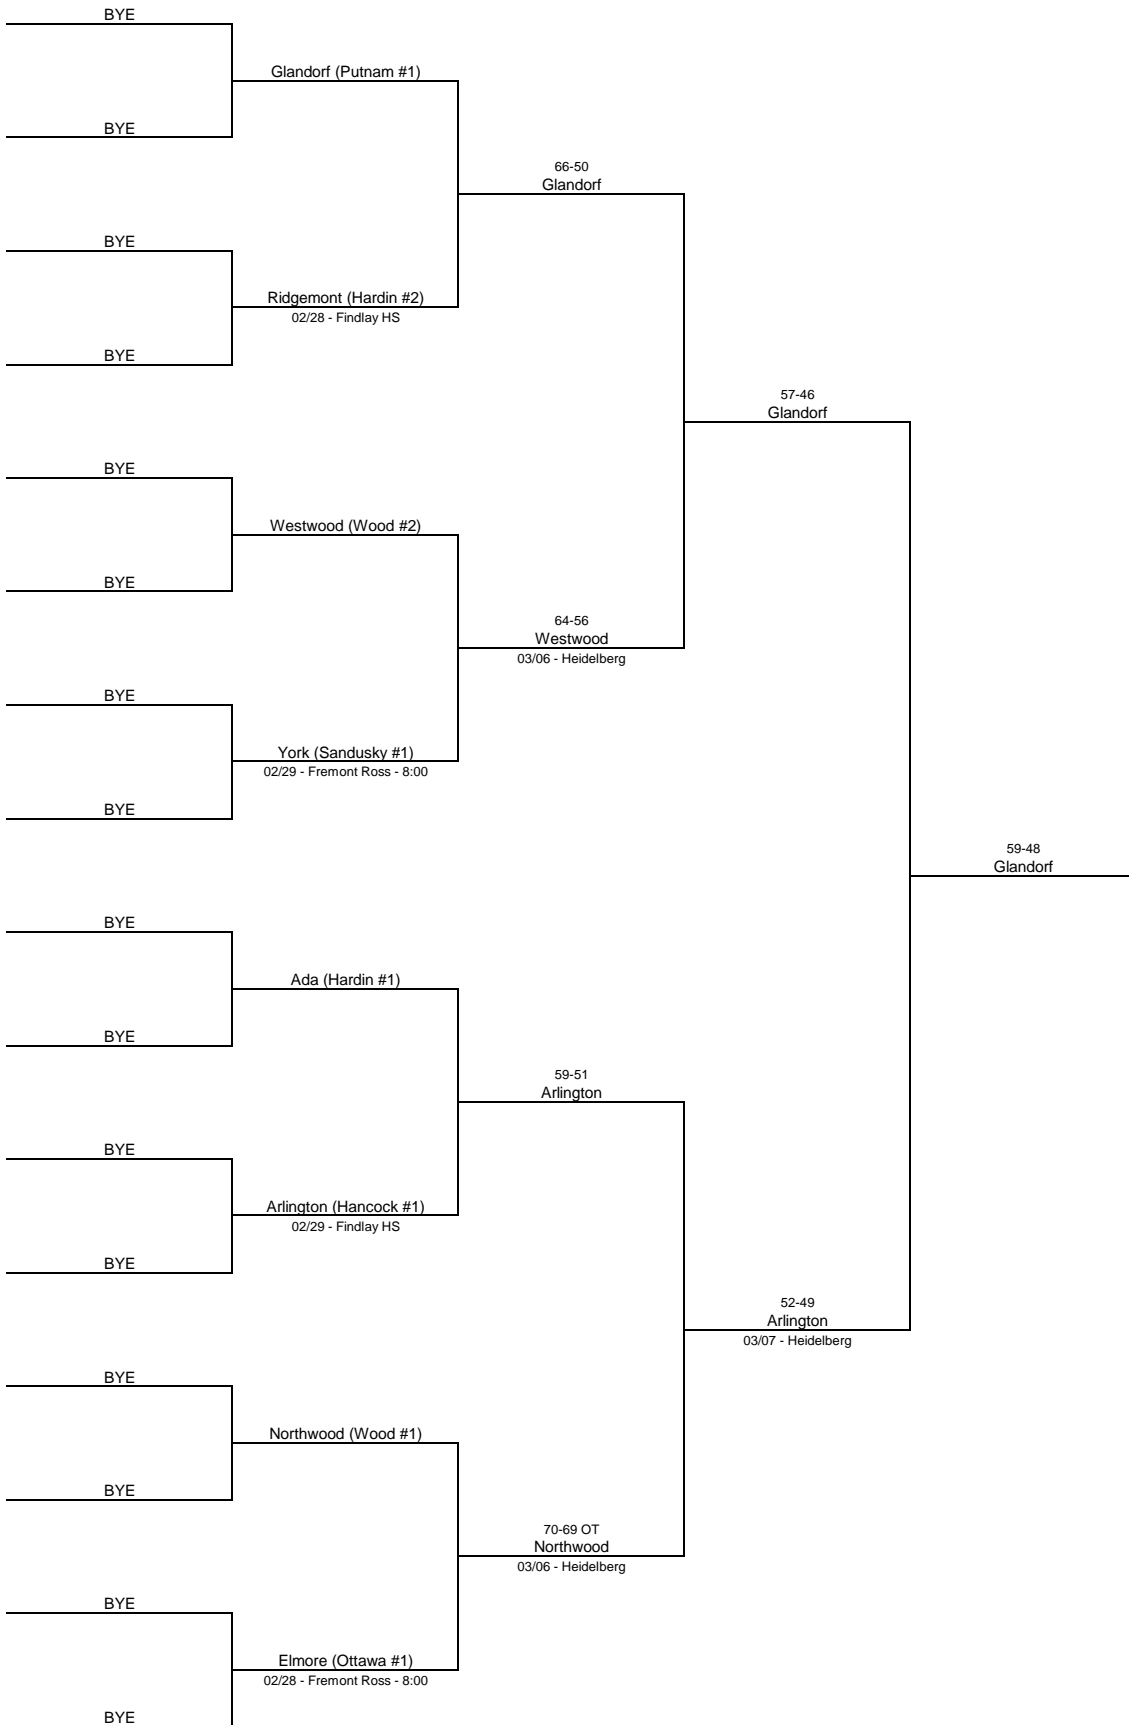

1963/64 Class A District Tournament - Heidelberg College