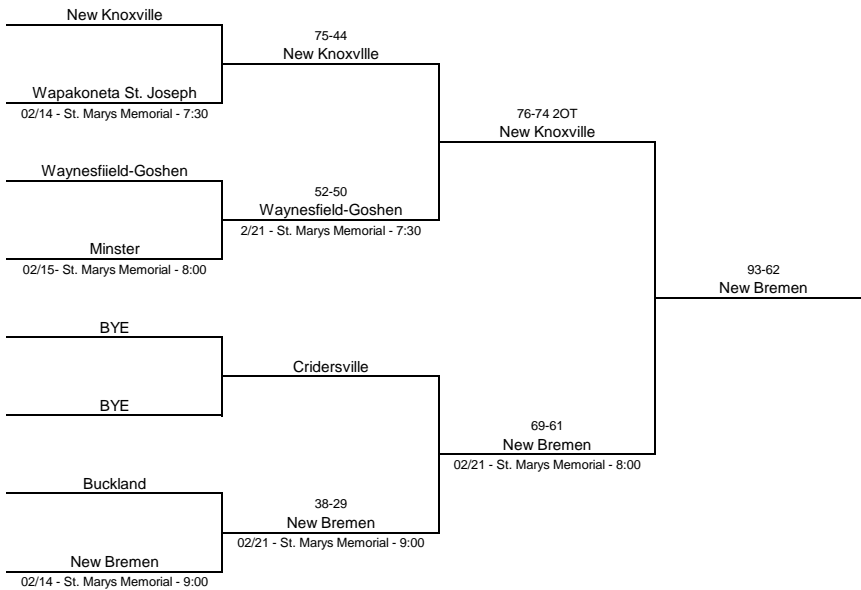

1963/64 Class AA District Tournament - Toledo University

1963/64 Class AA District Tournament - Bowling Green State University

1963/64 Class AA District Tournament - Bowling Green State University

1963/64 Class A County Tournaments

Allen County

Perry and Spencerville advance to Sectional Tournament

Auglaize County

New Bremen and New Knoxville advance to Sectional Tournament

Crawford County

Buckeye Central advances to Sectional Tournament

1963/64 Class A County Tournaments

Defiance County

Ayersville advances to Sectional Tournament

Erie County

Berlin Heights advances to Sectional Tournament

Fulton County

Fayette and Pettisville advance to Sectional Tournament

1963/64 Class A County Tournaments

Seneca County

Attica and Hopewell-Loudon advance to Sectional Tournament

Van Wert County

Lincolnview advances to Sectional Tournament

Williams County

Stryker and North Central advance to Sectional Tournament