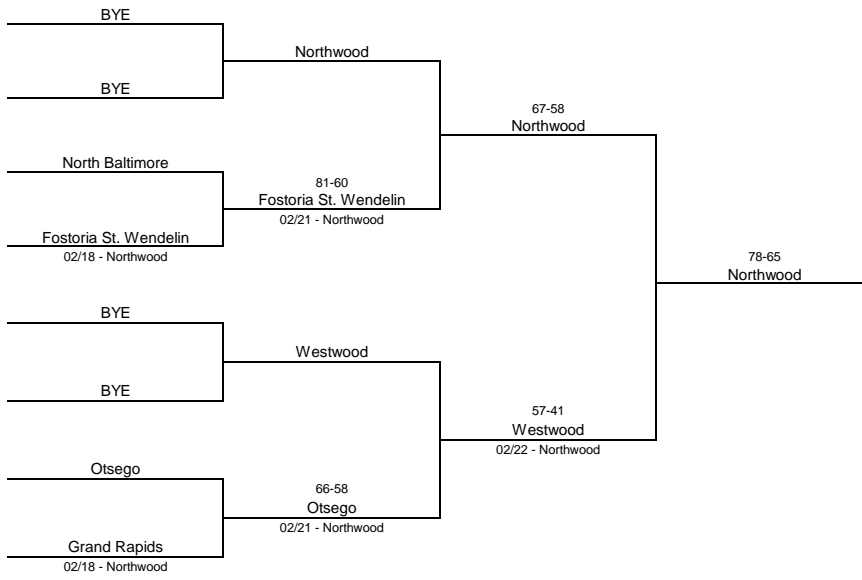

Putnam County

Glandorf, Miller City and Kalida advance to Sectional Tournament

Richland County

Lucas advances to Sectional Tournament at only Class A team in county

Sandusky County

Monroeville advances to Sectional Tournament

1963/64 Class A County Tournaments

Seneca County

Attica and Hopewell-Loudon advance to Sectional Tournament

Van Wert County

Lincolnview advances to Sectional Tournament

Williams County

Stryker and North Central advance to Sectional Tournament

1963/64 Class A County Tournaments

Wood County

Northwood and Westwood advance to Sectional Tournament

Wyandot County

Mohawk advances to Sectional Tournament at only Class A team in county

1963/64 Class A District Tournament - Lima Senior High School