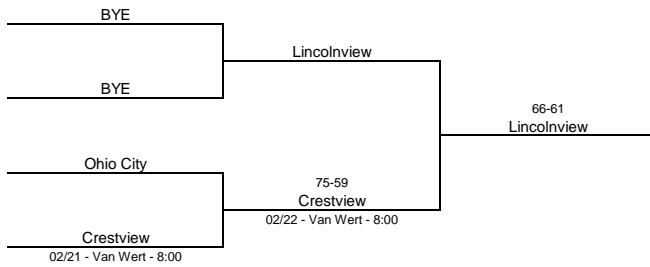

Celina Immaculate Conception and Coldwater advance to Sectional Tournament

Ottawa County

Elmore advances to Sectional Tournament

Paulding County

Grover Hill advances to Sectional Tournament

1963/64 Class A County Tournaments

Putnam County

Glandorf, Miller City and Kalida advance to Sectional Tournament

Richland County

Lucas advances to Sectional Tournament at only Class A team in county

Sandusky County

Monroeville advances to Sectional Tournament

1963/64 Class A County Tournaments

Seneca County

Attica and Hopewell-Loudon advance to Sectional Tournament

Van Wert County

Lincolnview advances to Sectional Tournament

Williams County

Stryker and North Central advance to Sectional Tournament

1963/64 Class A County Tournaments

Wood County

Northwood and Westwood advance to Sectional Tournament

Wyandot County

Mohawk advances to Sectional Tournament at only Class A team in county

1963/64 Class A District Tournament - Lima Senior High School