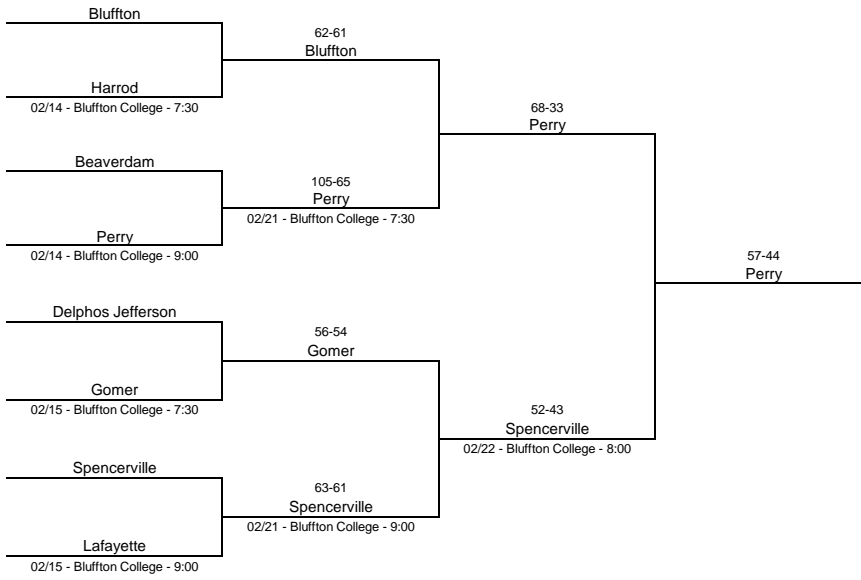

1963/64 Class AA District Tournament - Toledo University

1963/64 Class AA District Tournament - Bowling Green State University

1963/64 Class AA District Tournament - Bowling Green State University

1963/64 Class A County Tournaments

Allen County

Perry and Spencerville advance to Sectional Tournament

Auglaize County

New Bremen and New Knoxville advance to Sectional Tournament

Crawford County

Buckeye Central advances to Sectional Tournament

1963/64 Class A County Tournaments

Defiance County

Ayersville advances to Sectional Tournament

Erie County

Berlin Heights advances to Sectional Tournament

Fulton County

Fayette and Pettisville advance to Sectional Tournament

1963/64 Class A County Tournaments

Seneca County

Attica and Hopewell-Loudon advance to Sectional Tournament

Van Wert County

Lincolnview advances to Sectional Tournament

Williams County

Stryker and North Central advance to Sectional Tournament