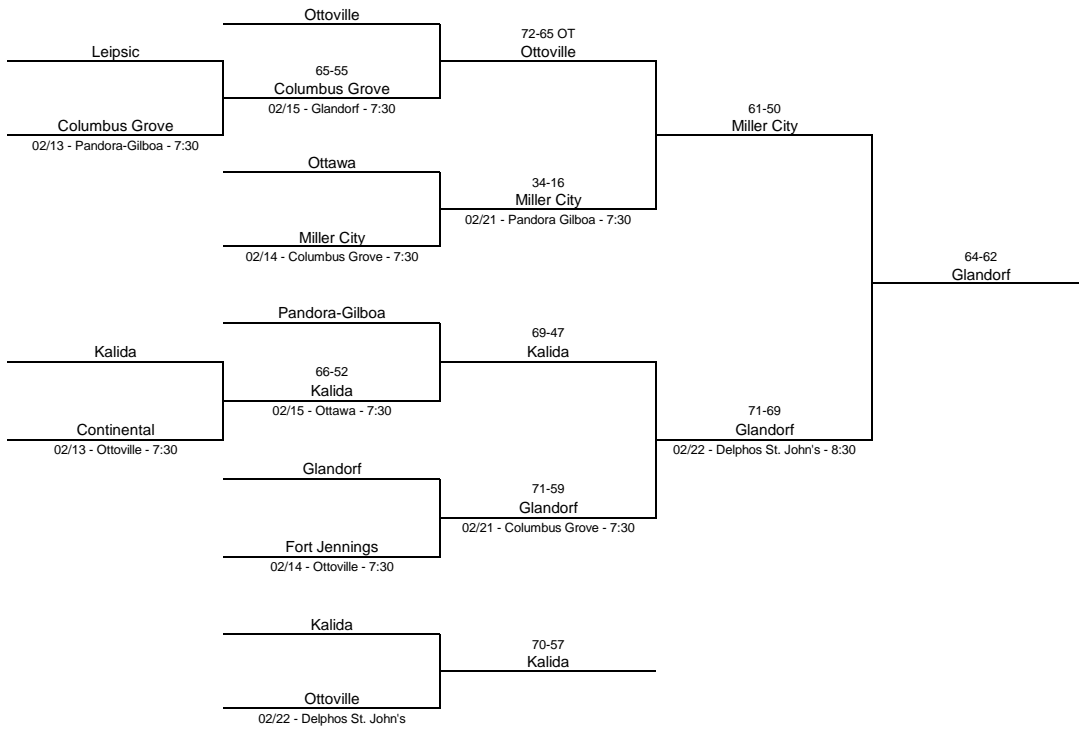

Celina Immaculate Conception and Coldwater advance to Sectional Tournament

Ottawa County

Elmore advances to Sectional Tournament

Paulding County

Grover Hill advances to Sectional Tournament

1963/64 Class A County Tournaments

Putnam County

Glandorf, Miller City and Kalida advance to Sectional Tournament

Richland County

Lucas advances to Sectional Tournament at only Class A team in county

Sandusky County

Monroeville advances to Sectional Tournament