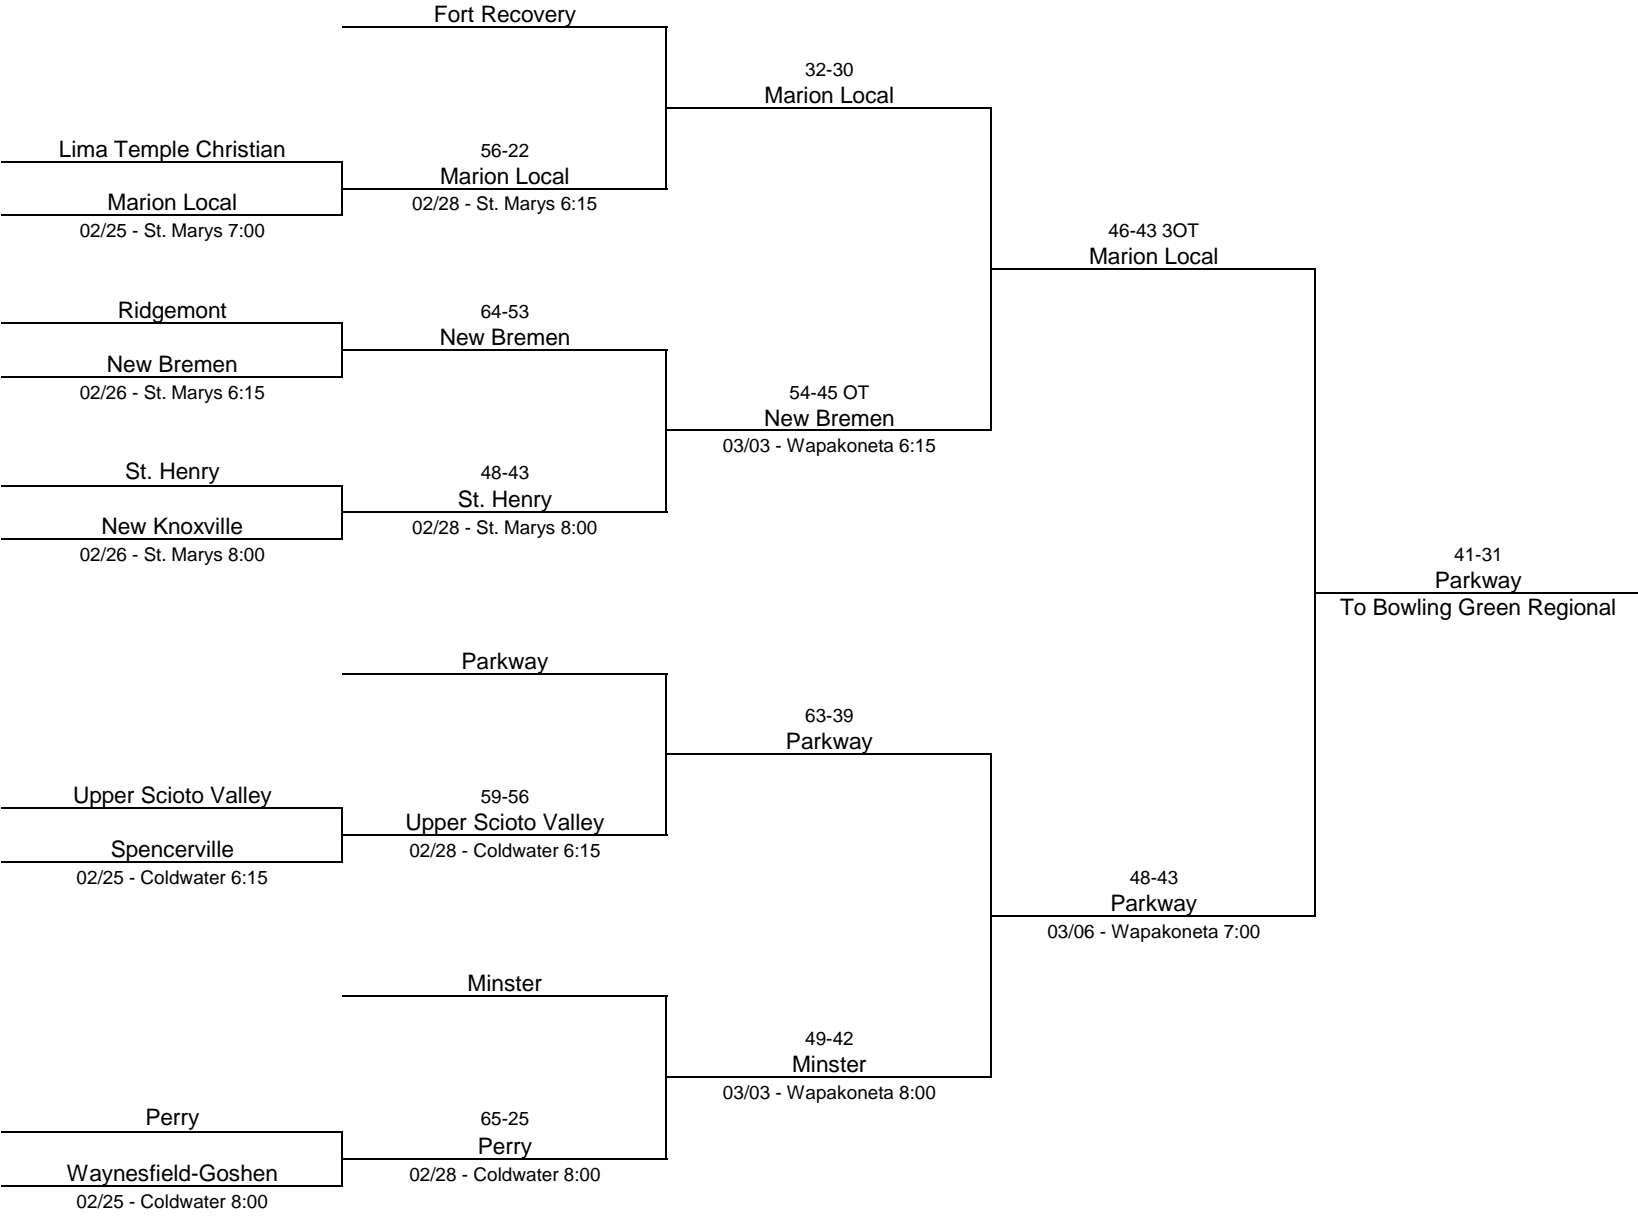

2019/20 Division IV - Wapakoneta High School