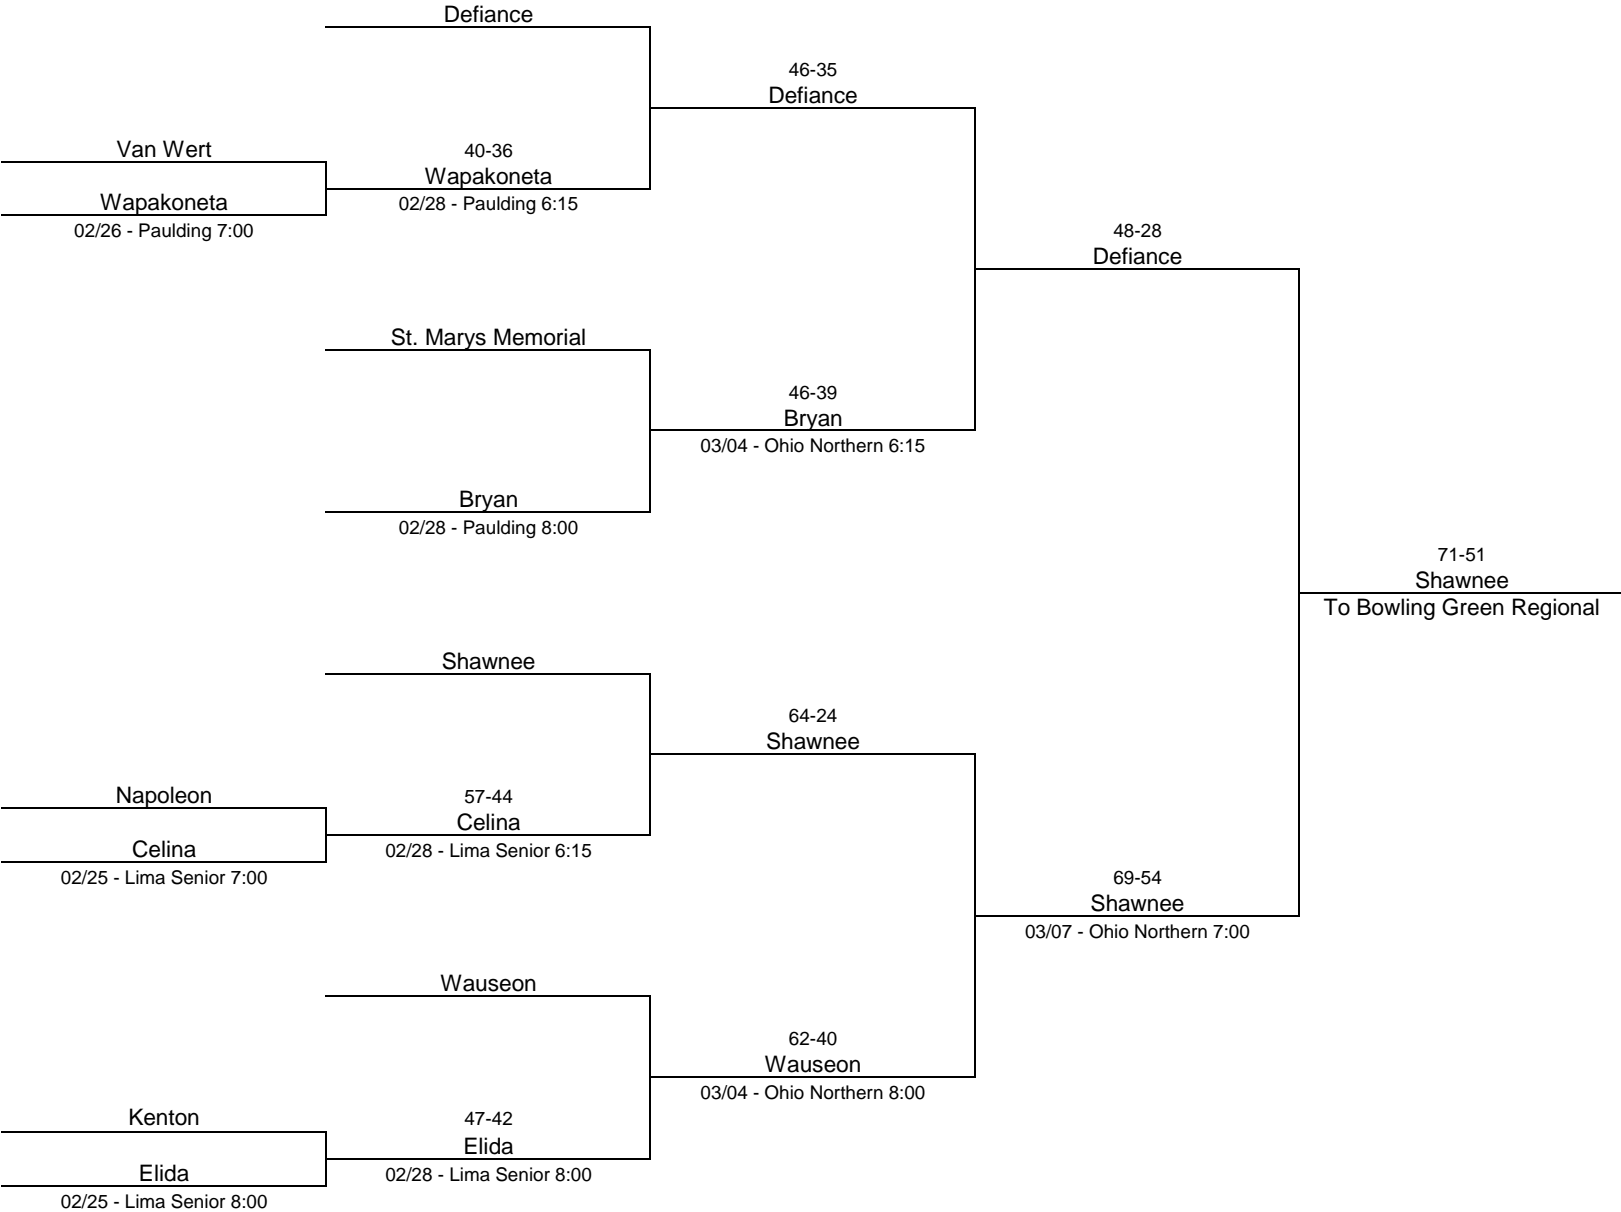

2019/20 Division I - University of Toledo (Bracket 1)

2019/20 Division I - University of Toledo (Bracket 2)

2019/20 Division II - Madison Comprehensive High School

2019/20 Division II - Ohio Northern University

2019/20 Division II - Lake High School

2019/20 Division III - Lima Senior High School

2019/20 Division III - Norwalk High School

2019/20 Division III - Toledo Central Catholic High School

2019/20 Division IV - Willard High School