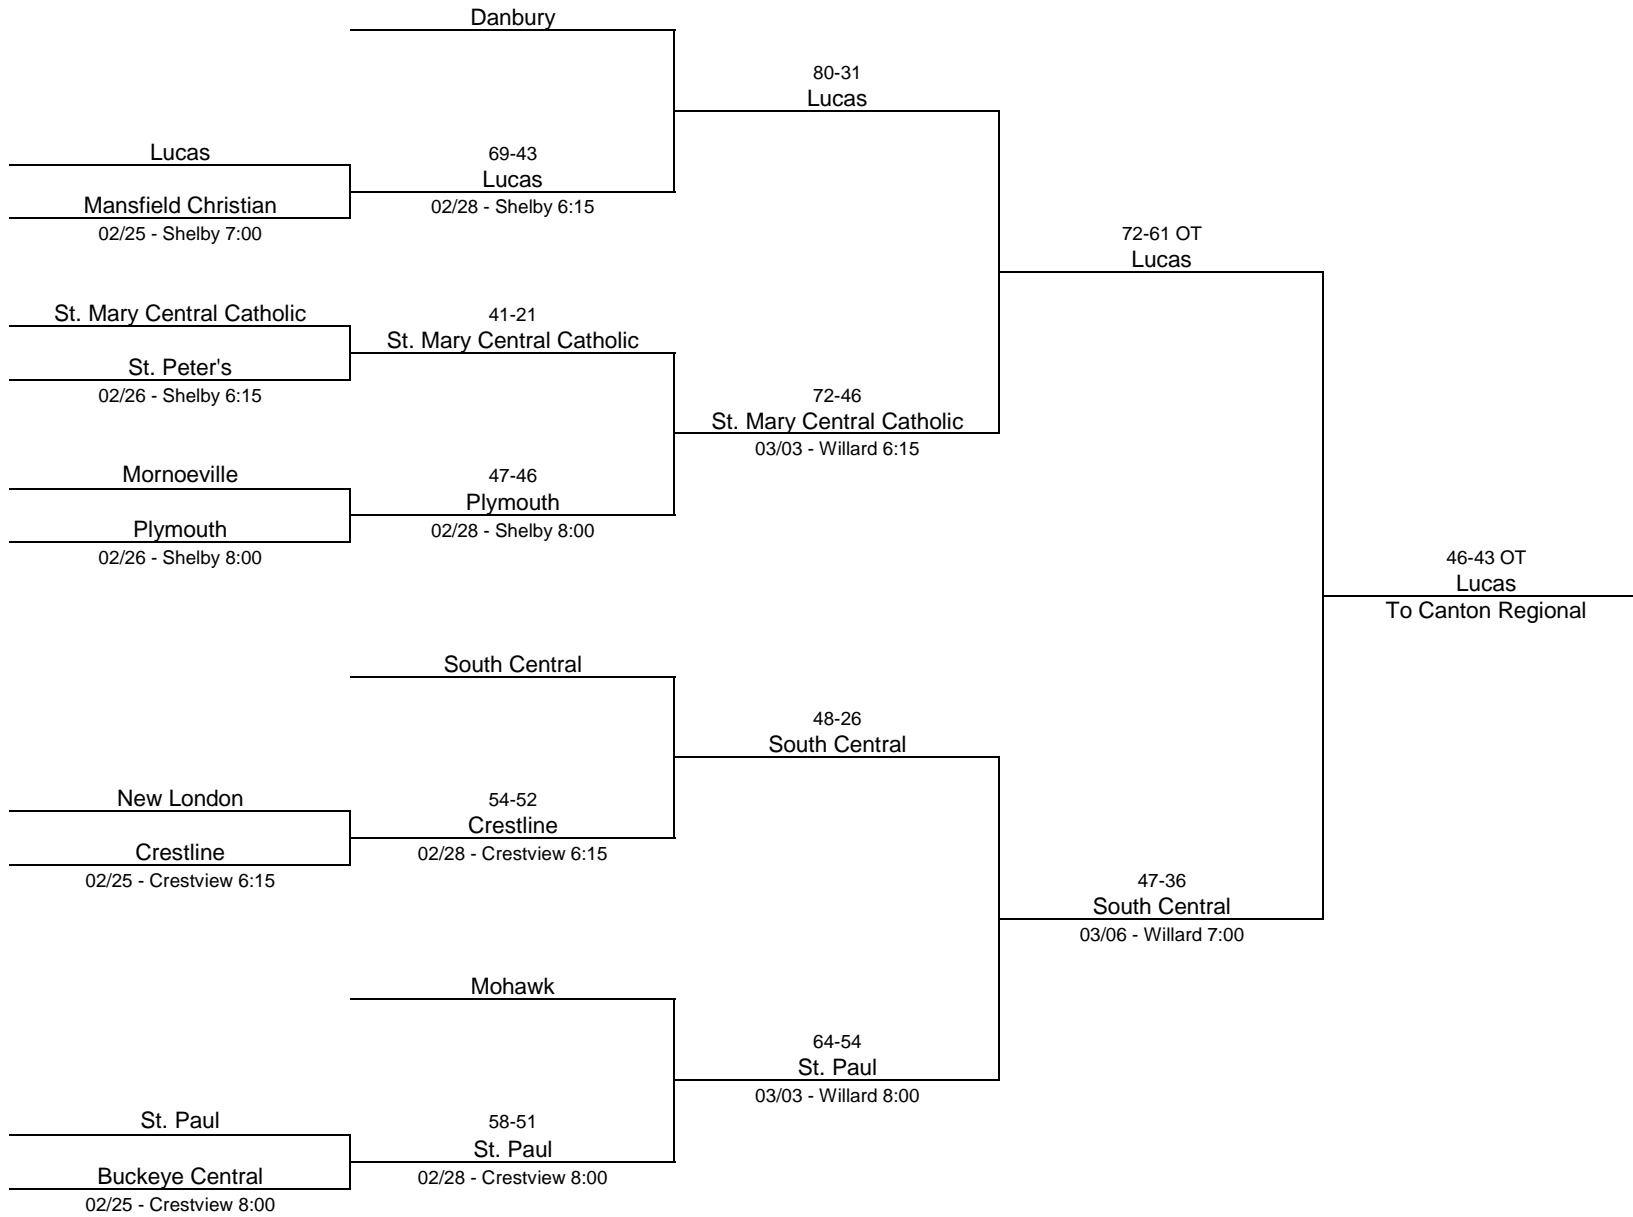

2019/20 Division I - University of Toledo (Bracket 1)

2019/20 Division I - University of Toledo (Bracket 2)

2019/20 Division II - Madison Comprehensive High School

2019/20 Division II - Ohio Northern University

2019/20 Division II - Lake High School

2019/20 Division III - Lima Senior High School

2019/20 Division III - Norwalk High School

2019/20 Division III - Toledo Central Catholic High School

2019/20 Division IV - Willard High School