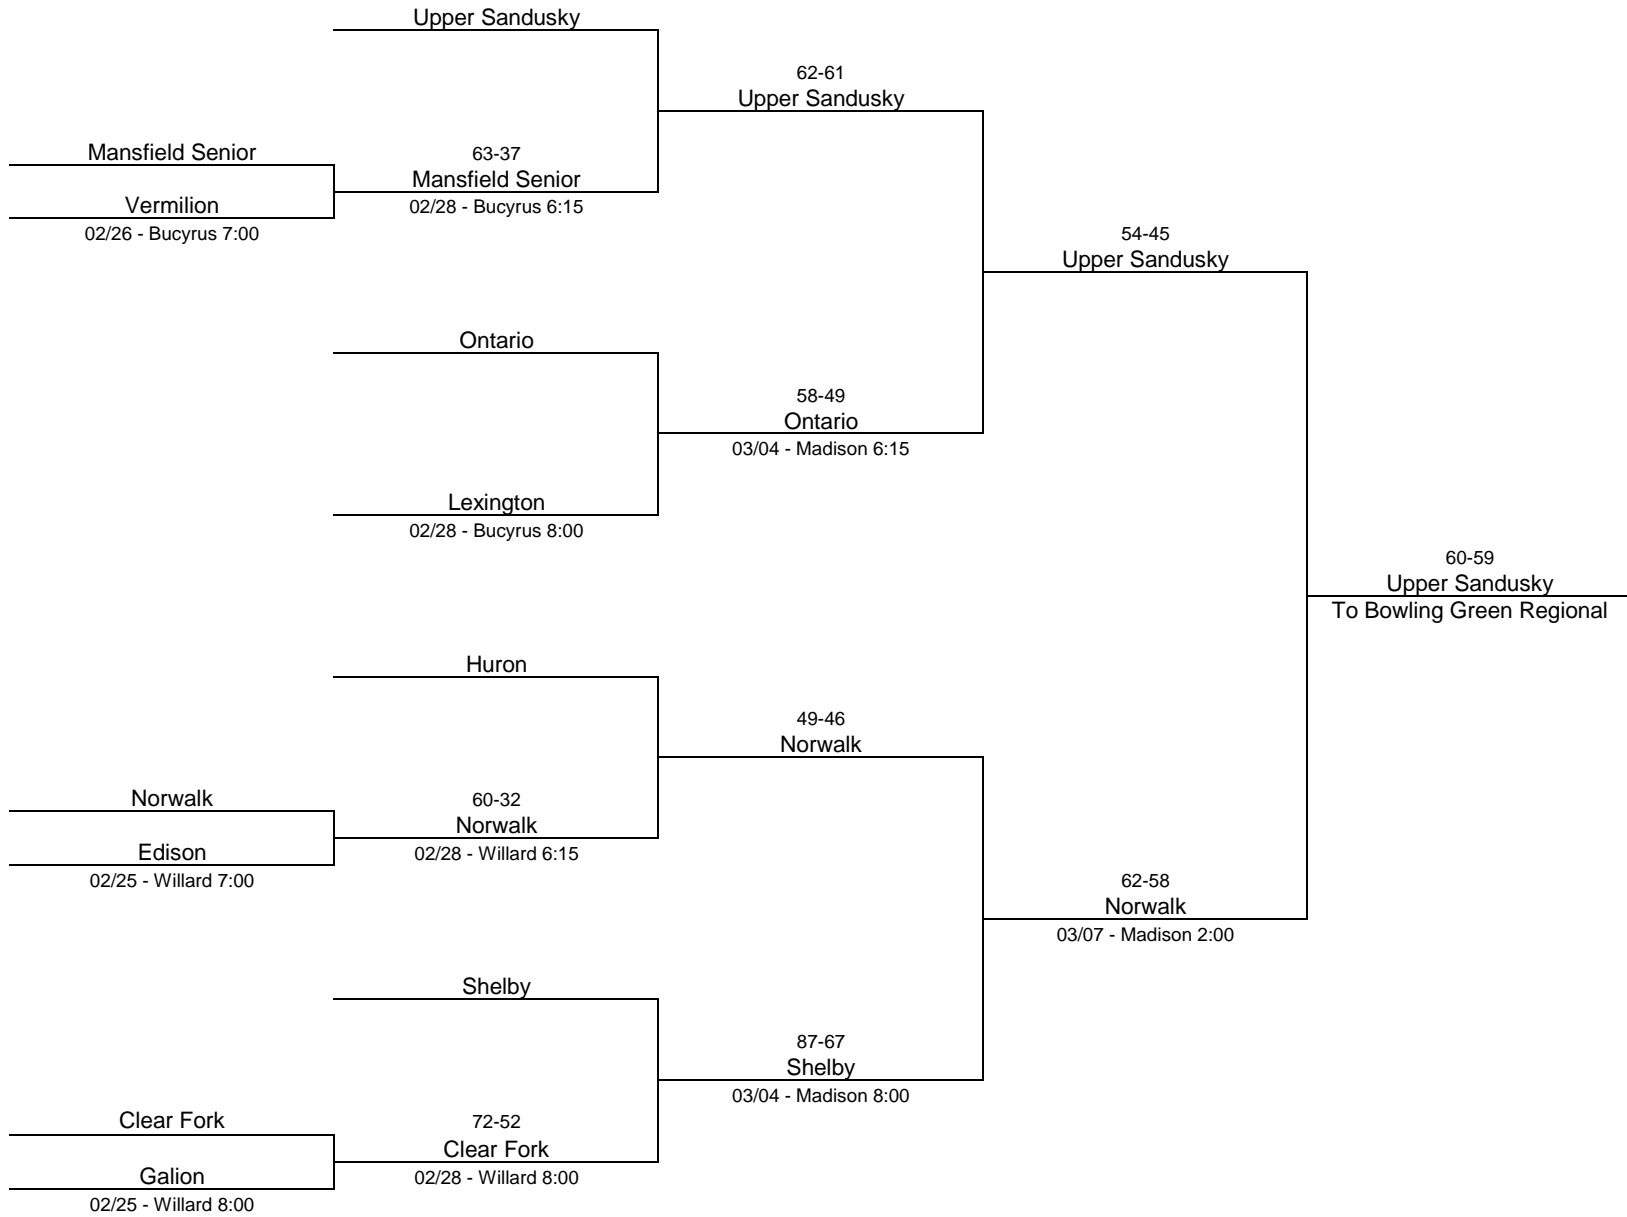

2019/20 Division I - University of Toledo (Bracket 1)

2019/20 Division I - University of Toledo (Bracket 2)

2019/20 Division II - Madison Comprehensive High School

2019/20 Division II - Ohio Northern University

2019/20 Division II - Lake High School

2019/20 Division III - Lima Senior High School

2019/20 Division III - Norwalk High School

2019/20 Division III - Toledo Central Catholic High School

2019/20 Division IV - Willard High School