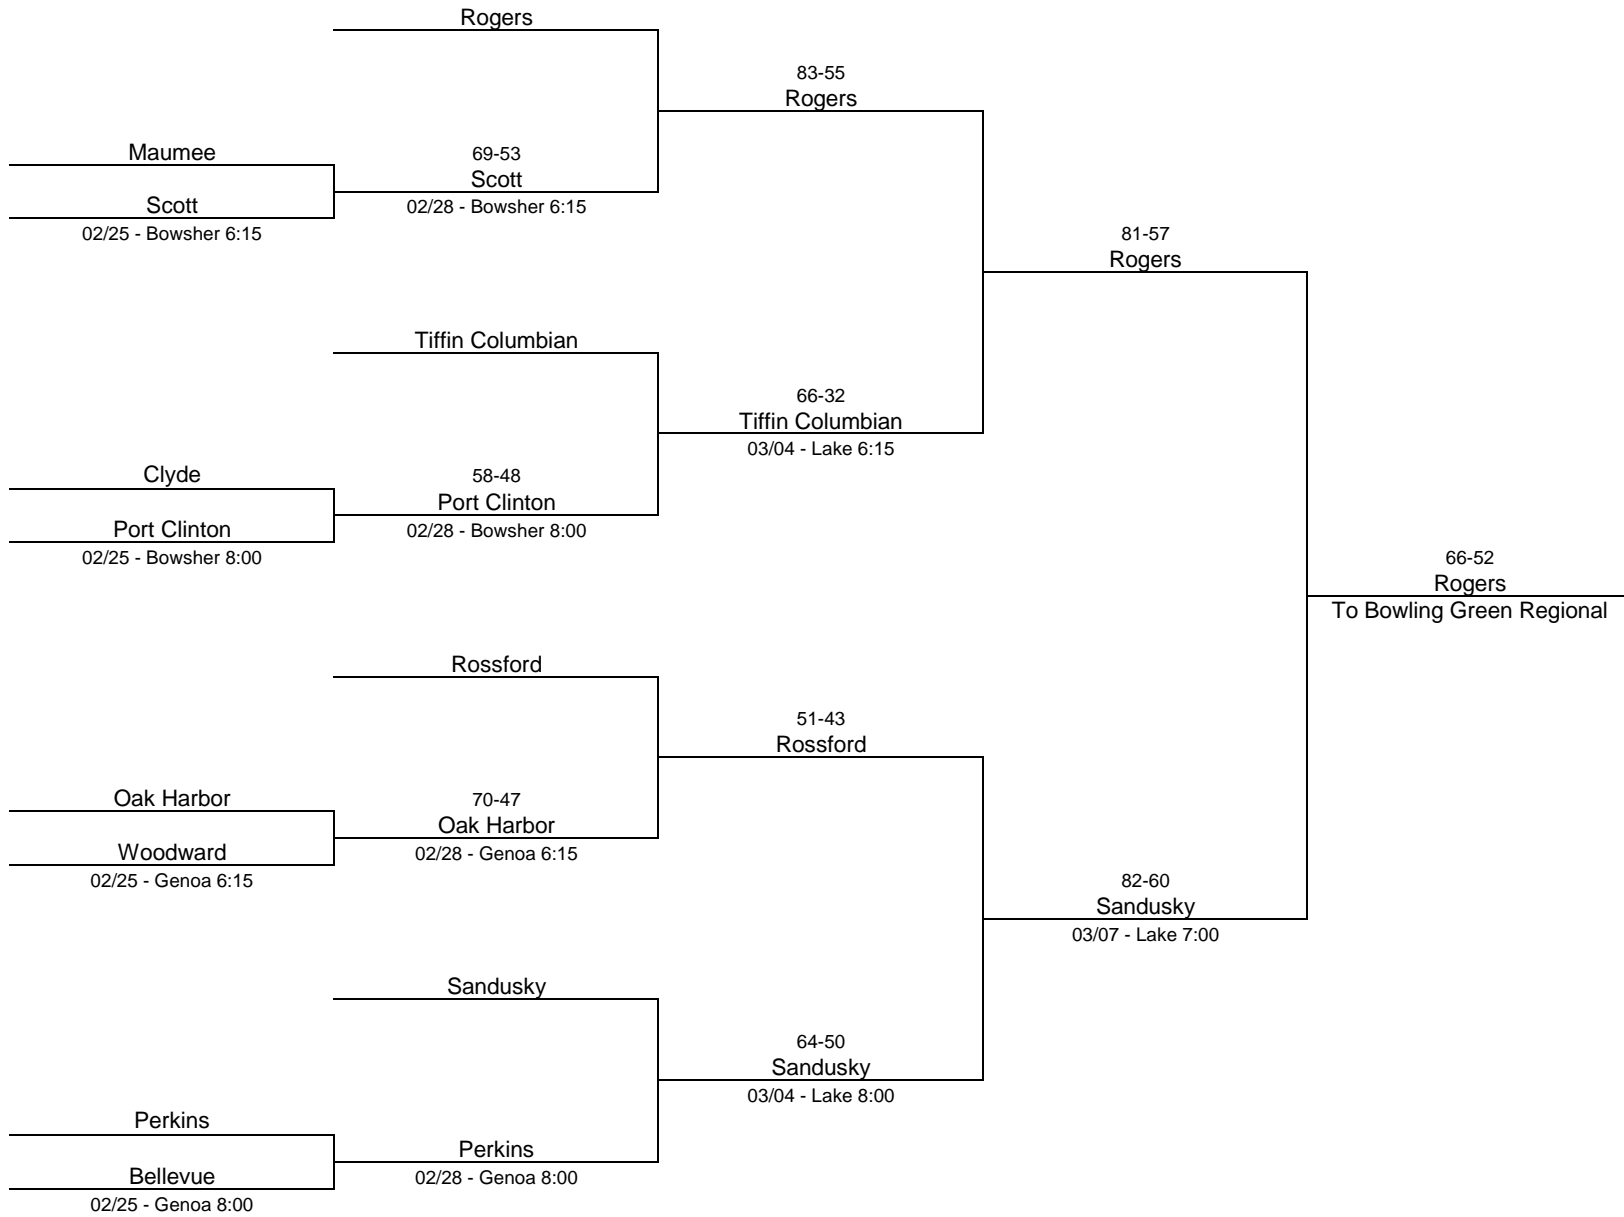

2019/20 Division I - University of Toledo (Bracket 1)

2019/20 Division I - University of Toledo (Bracket 2)

2019/20 Division II - Madison Comprehensive High School

2019/20 Division II - Ohio Northern University

2019/20 Division II - Lake High School

2019/20 Division III - Lima Senior High School

2019/20 Division III - Norwalk High School

2019/20 Division III - Toledo Central Catholic High School

2019/20 Division IV - Willard High School