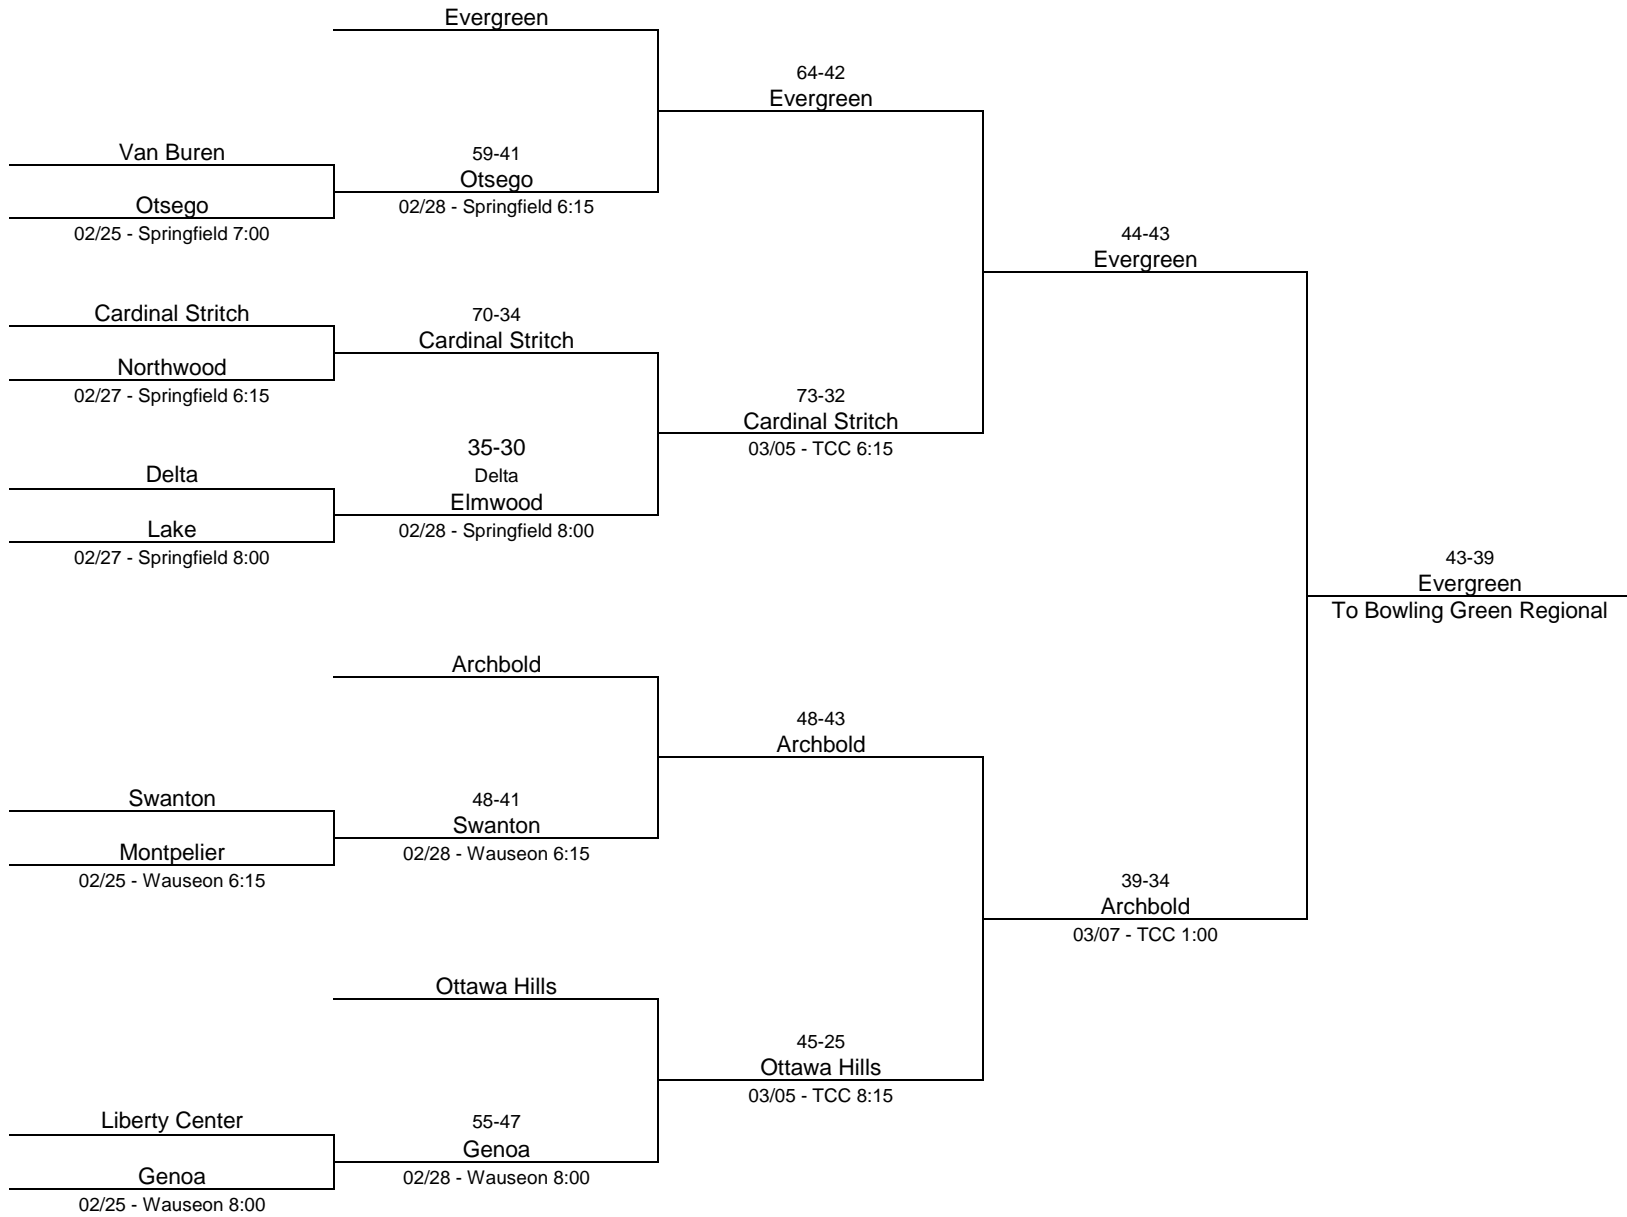

2019/20 Division I - University of Toledo (Bracket 1)

2019/20 Division I - University of Toledo (Bracket 2)

2019/20 Division II - Madison Comprehensive High School

2019/20 Division II - Ohio Northern University

2019/20 Division II - Lake High School

2019/20 Division III - Lima Senior High School

2019/20 Division III - Norwalk High School

2019/20 Division III - Toledo Central Catholic High School

2019/20 Division IV - Willard High School