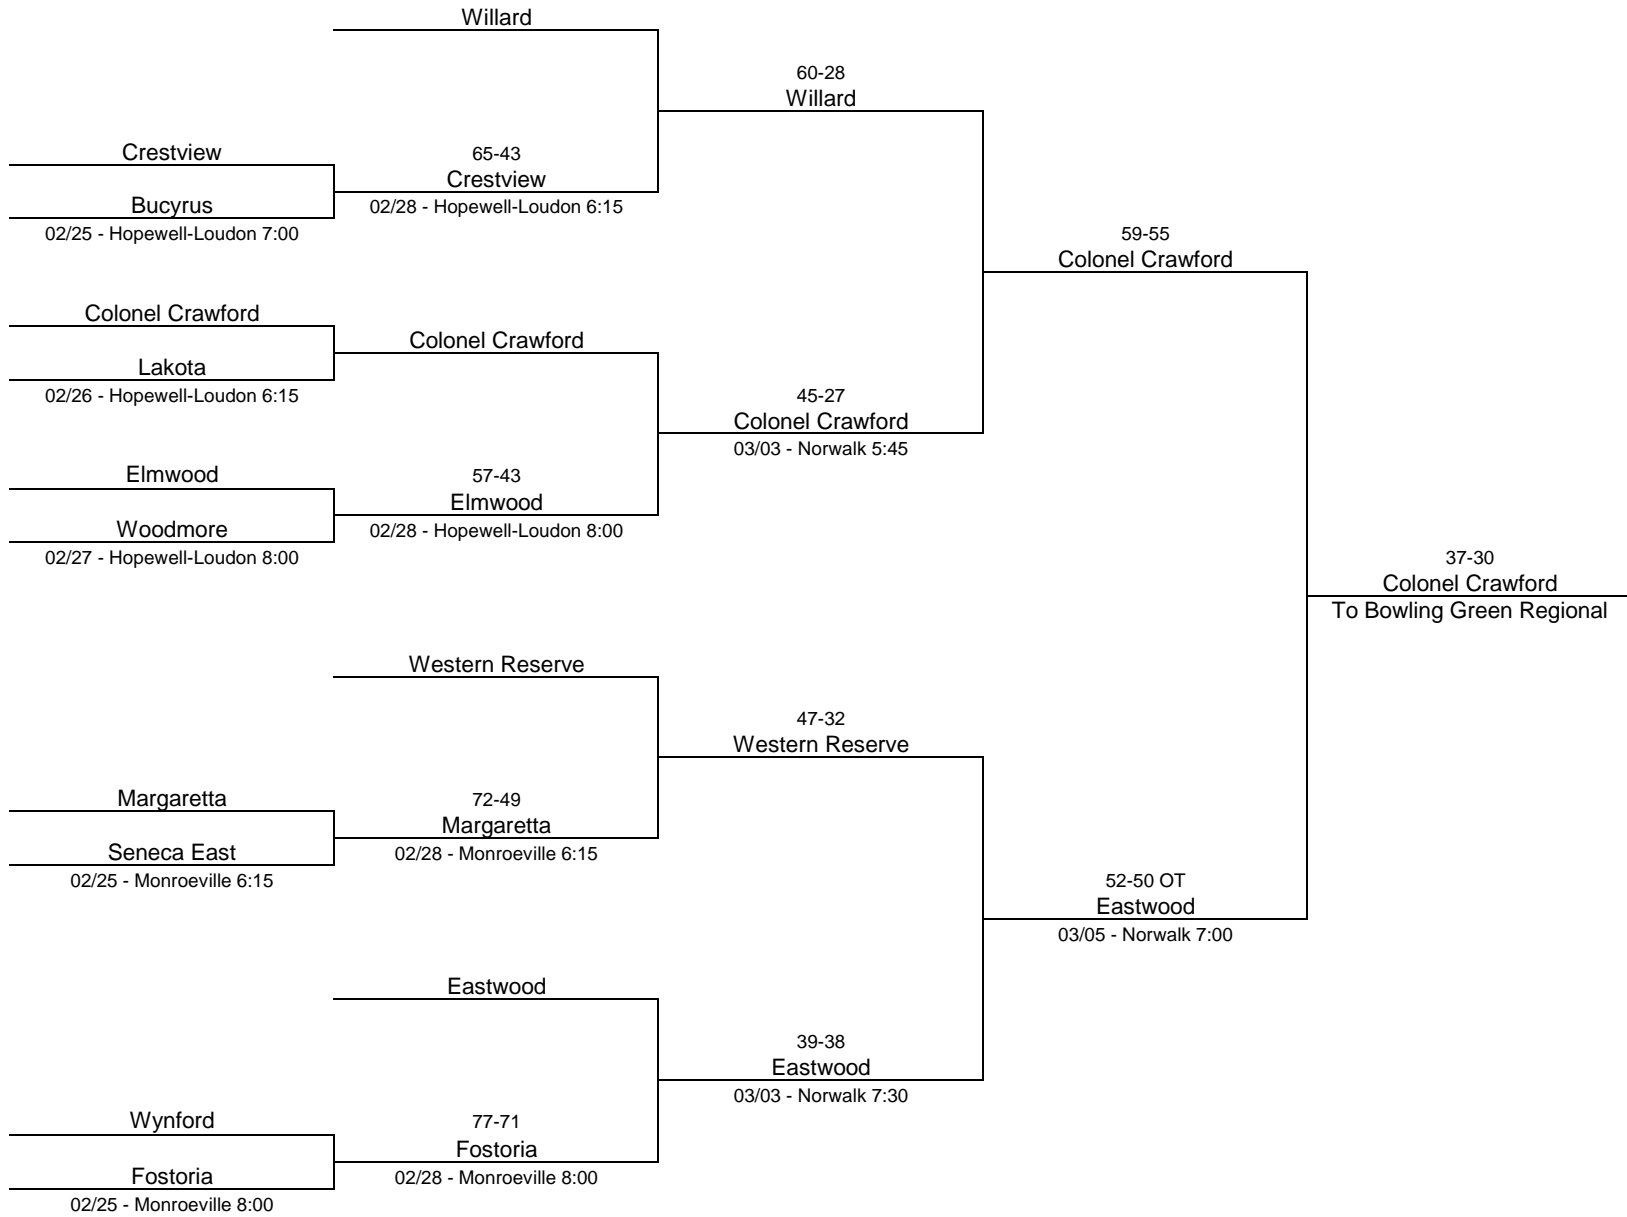

2019/20 Division I - University of Toledo (Bracket 1)

2019/20 Division I - University of Toledo (Bracket 2)

2019/20 Division II - Madison Comprehensive High School

2019/20 Division II - Ohio Northern University

2019/20 Division II - Lake High School

2019/20 Division III - Lima Senior High School

2019/20 Division III - Norwalk High School

2019/20 Division III - Toledo Central Catholic High School

2019/20 Division IV - Willard High School