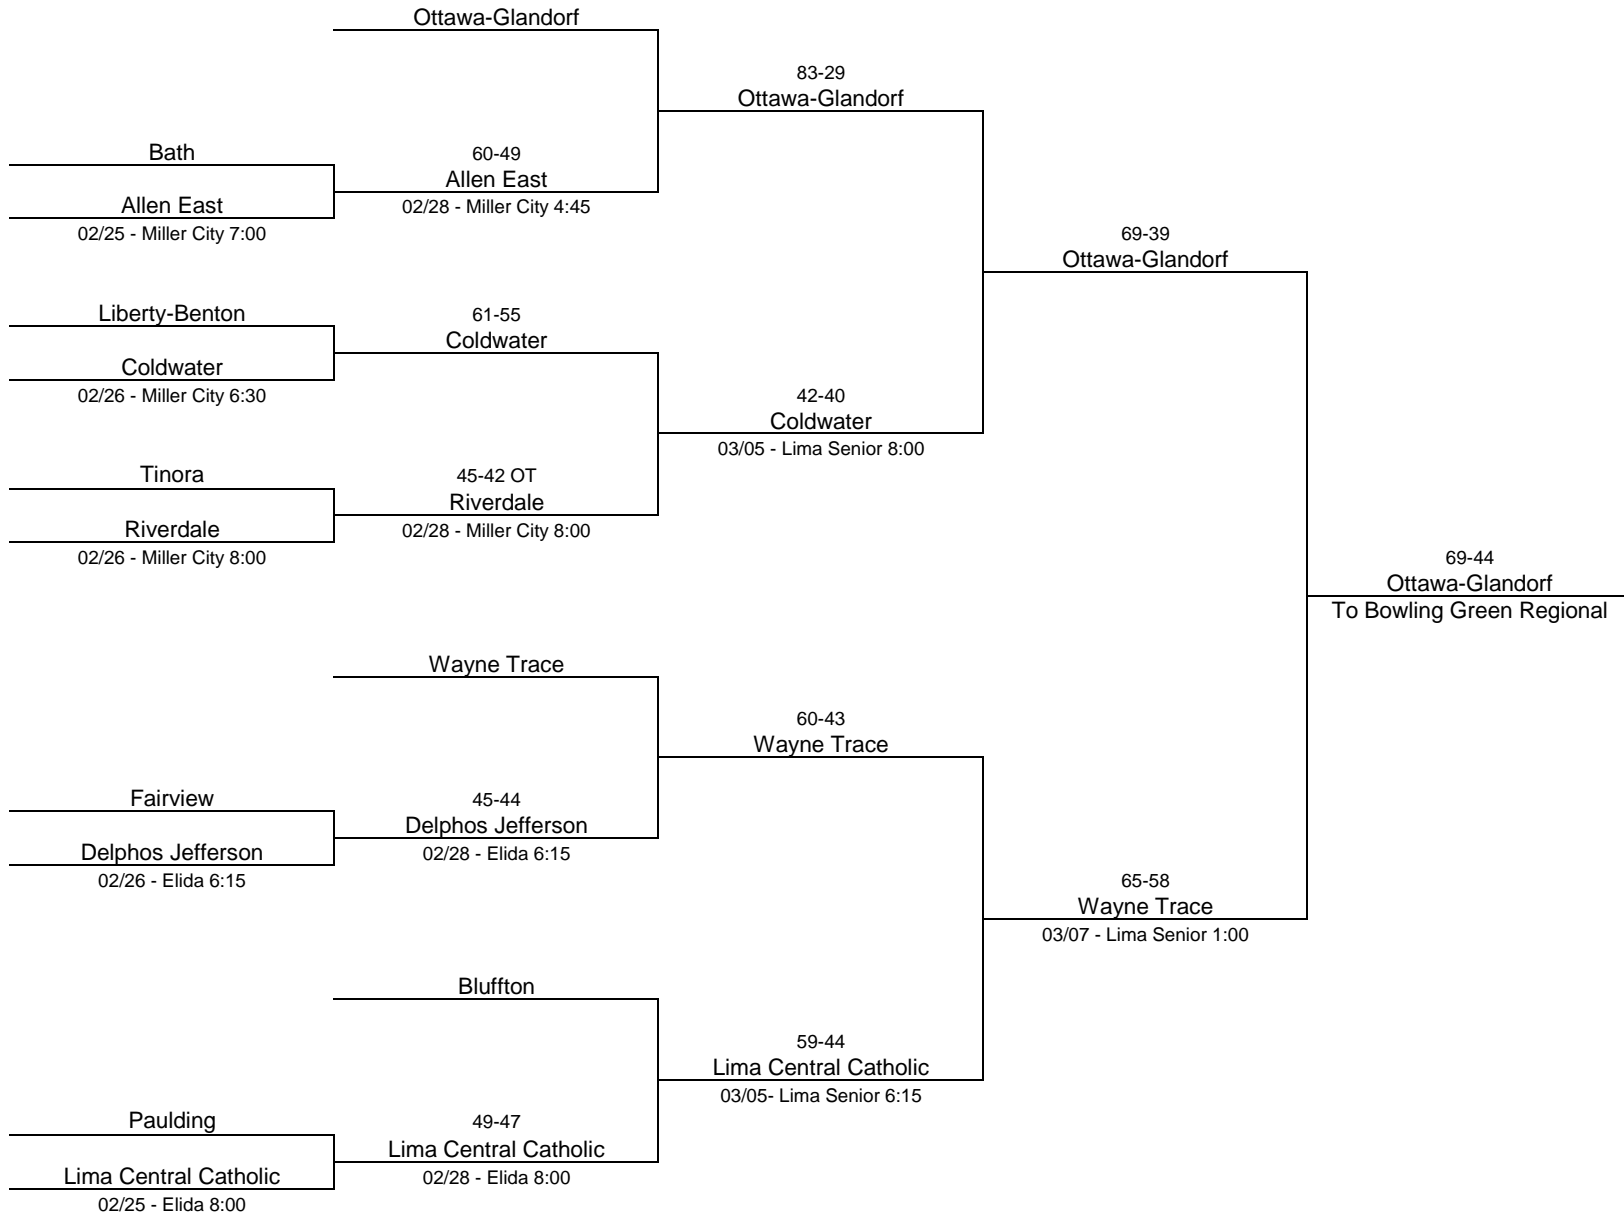

2019/20 Division I - University of Toledo (Bracket 1)

2019/20 Division I - University of Toledo (Bracket 2)

2019/20 Division II - Madison Comprehensive High School

2019/20 Division II - Ohio Northern University

2019/20 Division II - Lake High School

2019/20 Division III - Lima Senior High School

2019/20 Division III - Norwalk High School

2019/20 Division III - Toledo Central Catholic High School

2019/20 Division IV - Willard High School