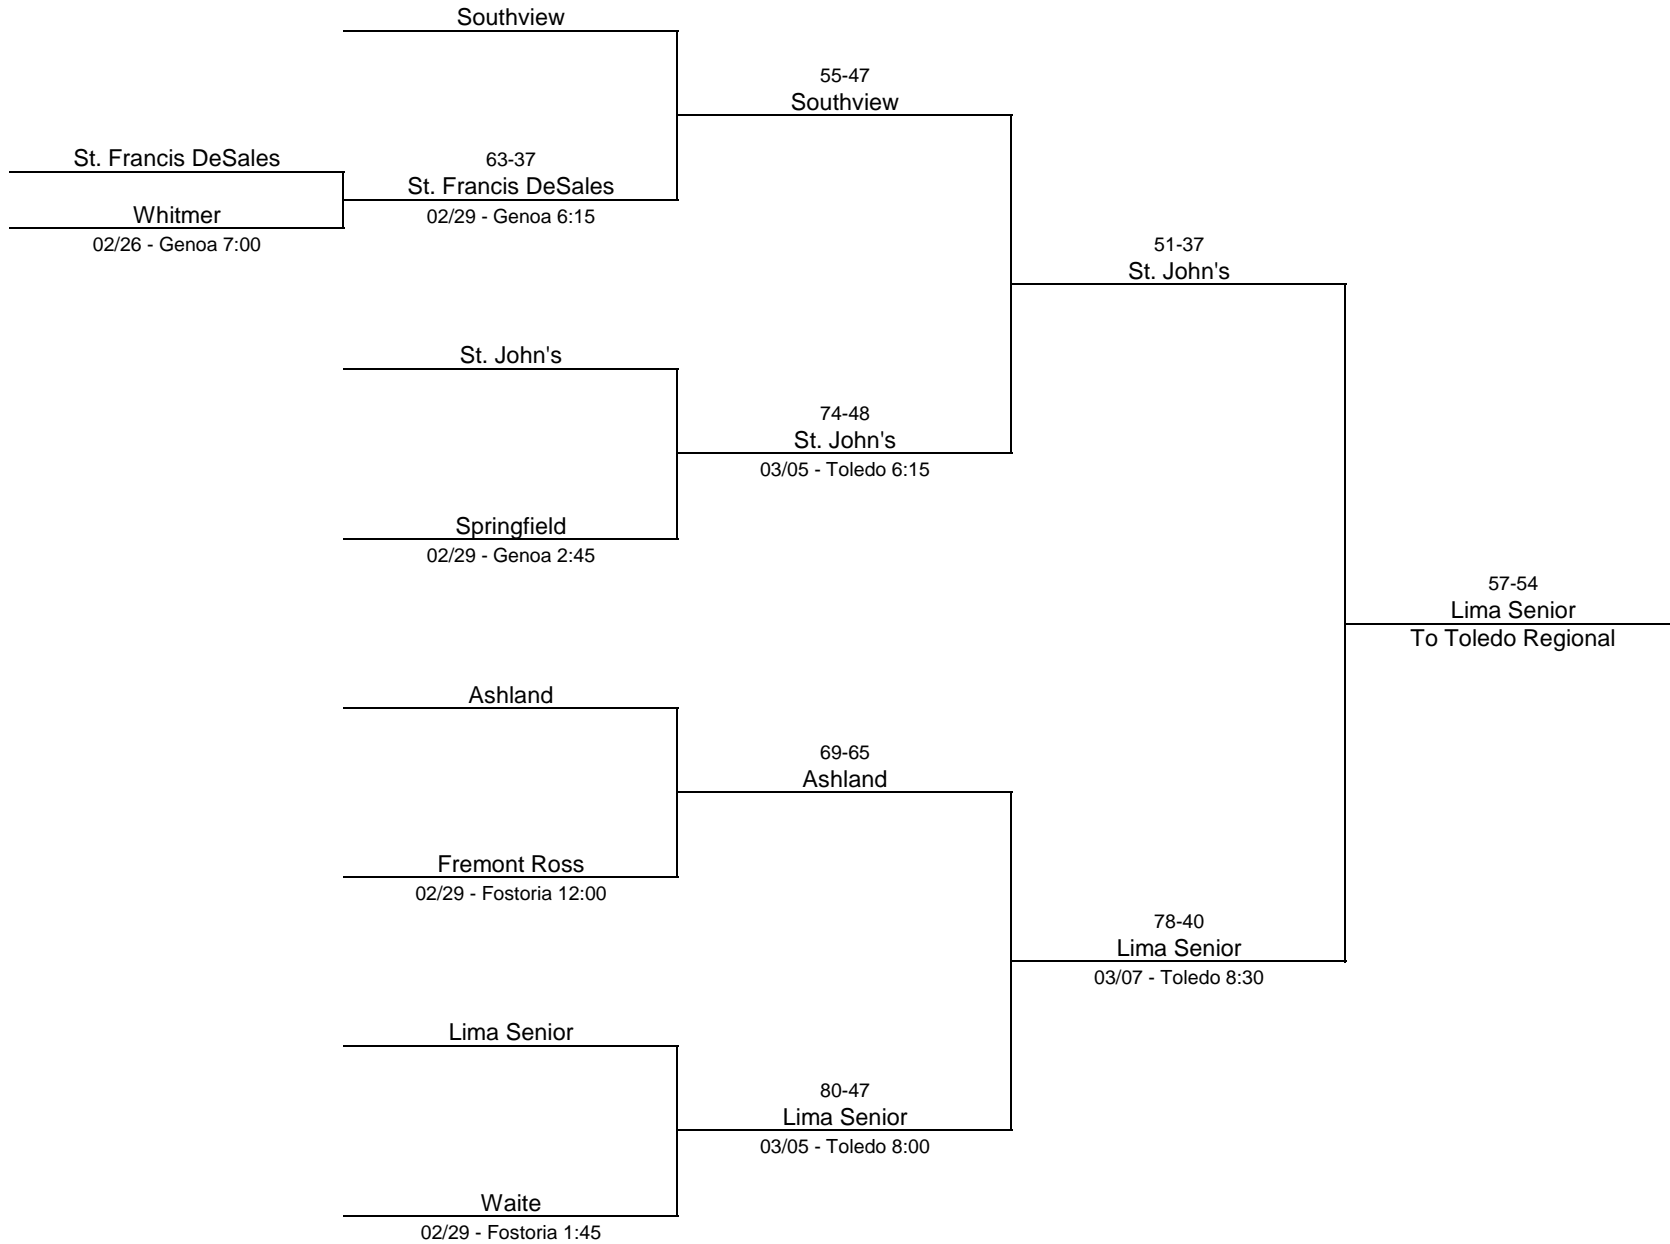

2019/20 Division I - University of Toledo (Bracket 1)

2019/20 Division I - University of Toledo (Bracket 2)

2019/20 Division II - Madison Comprehensive High School

2019/20 Division II - Ohio Northern University

2019/20 Division II - Lake High School

2019/20 Division III - Lima Senior High School

2019/20 Division III - Norwalk High School

2019/20 Division III - Toledo Central Catholic High School

2019/20 Division IV - Willard High School