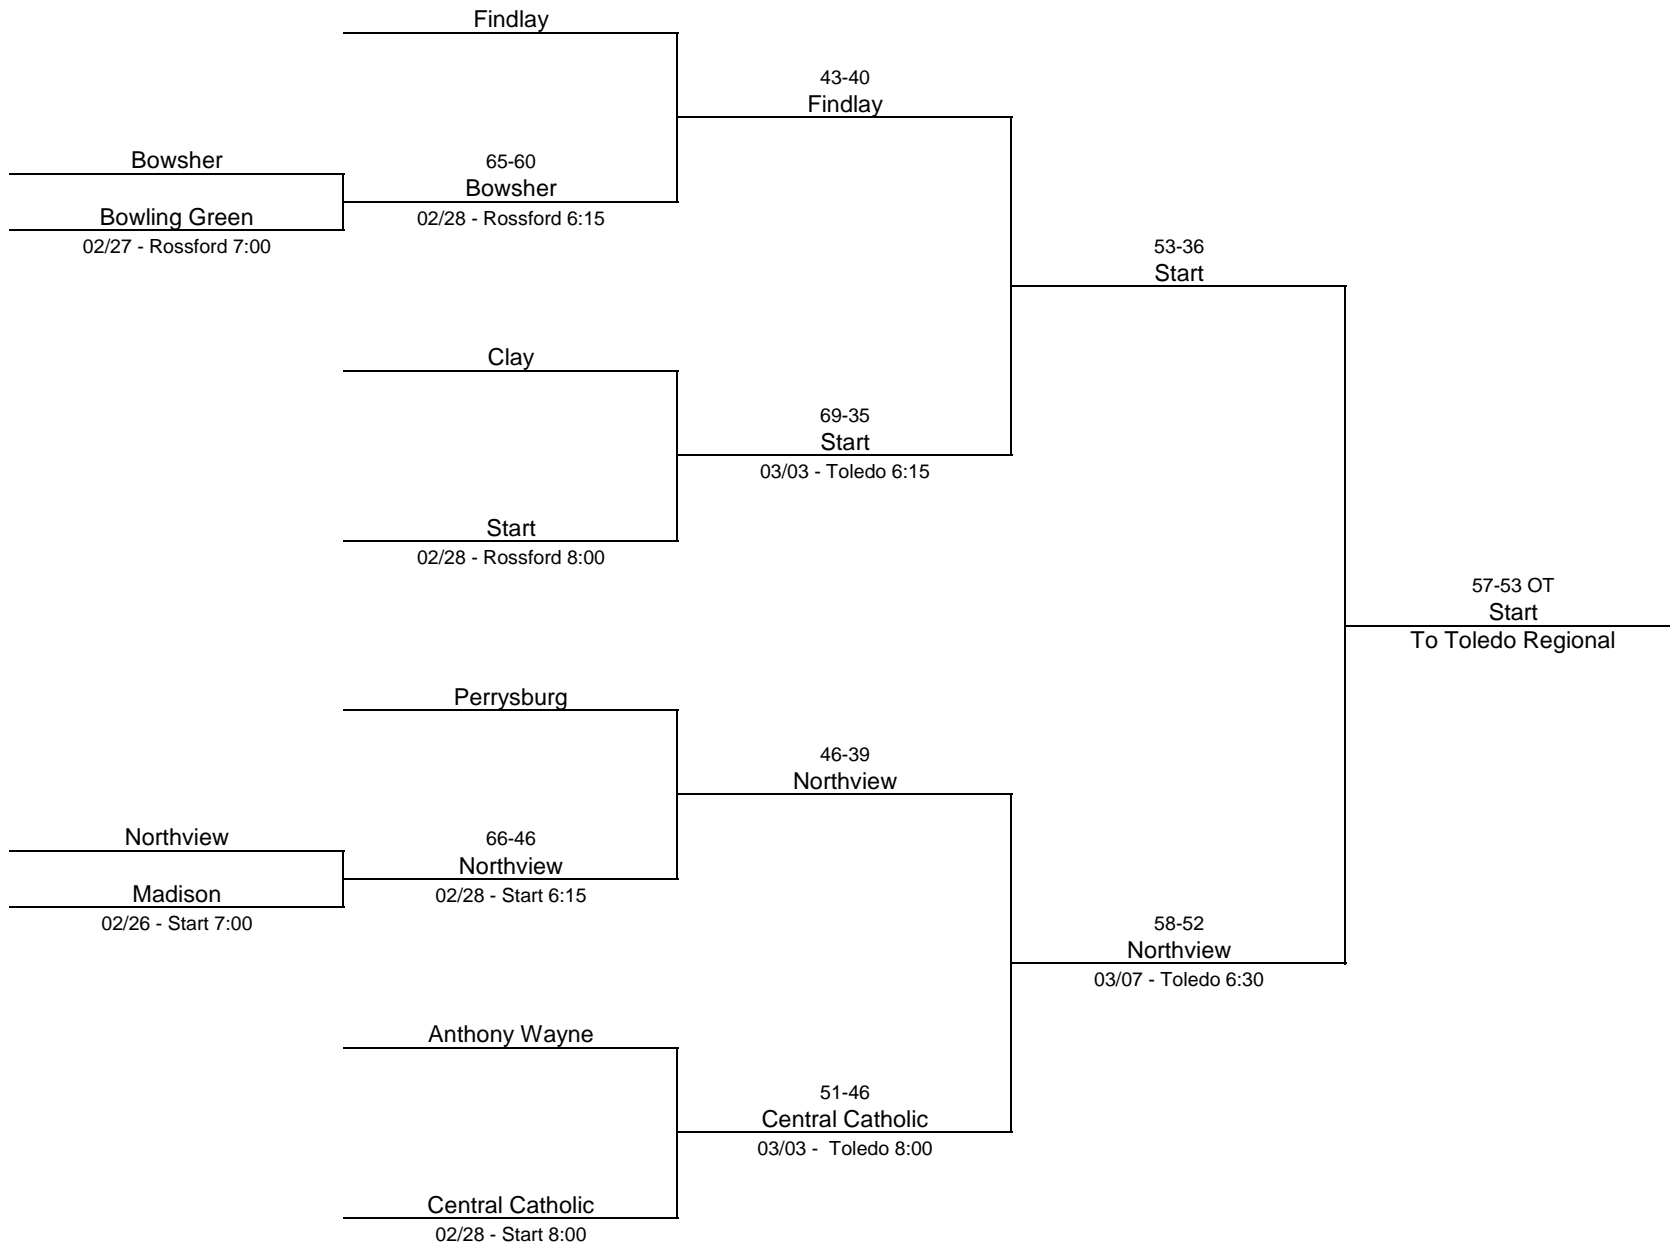

2019/20 Division I - University of Toledo (Bracket 1)

2019/20 Division I - University of Toledo (Bracket 2)

2019/20 Division II - Madison Comprehensive High School

2019/20 Division II - Ohio Northern University

2019/20 Division II - Lake High School

2019/20 Division III - Lima Senior High School

2019/20 Division III - Norwalk High School

2019/20 Division III - Toledo Central Catholic High School

2019/20 Division IV - Willard High School