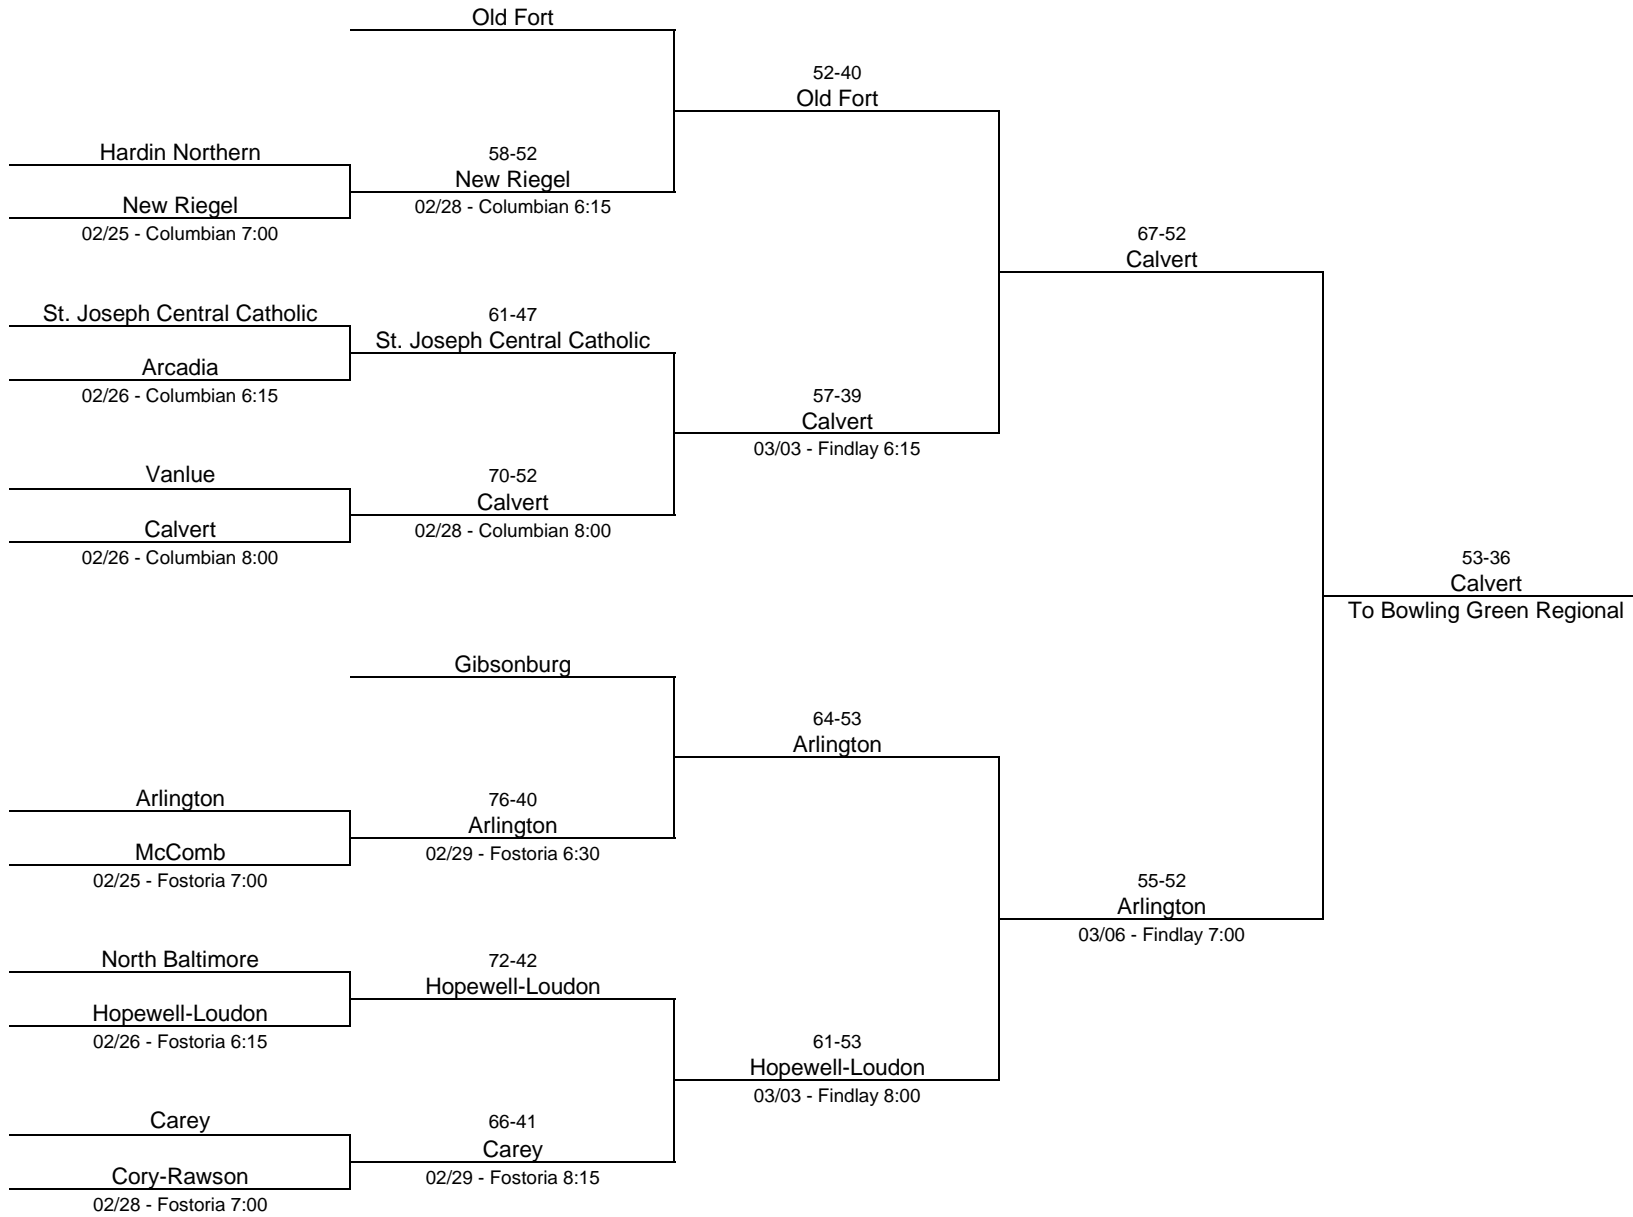

2019/20 Division IV - Findlay High School