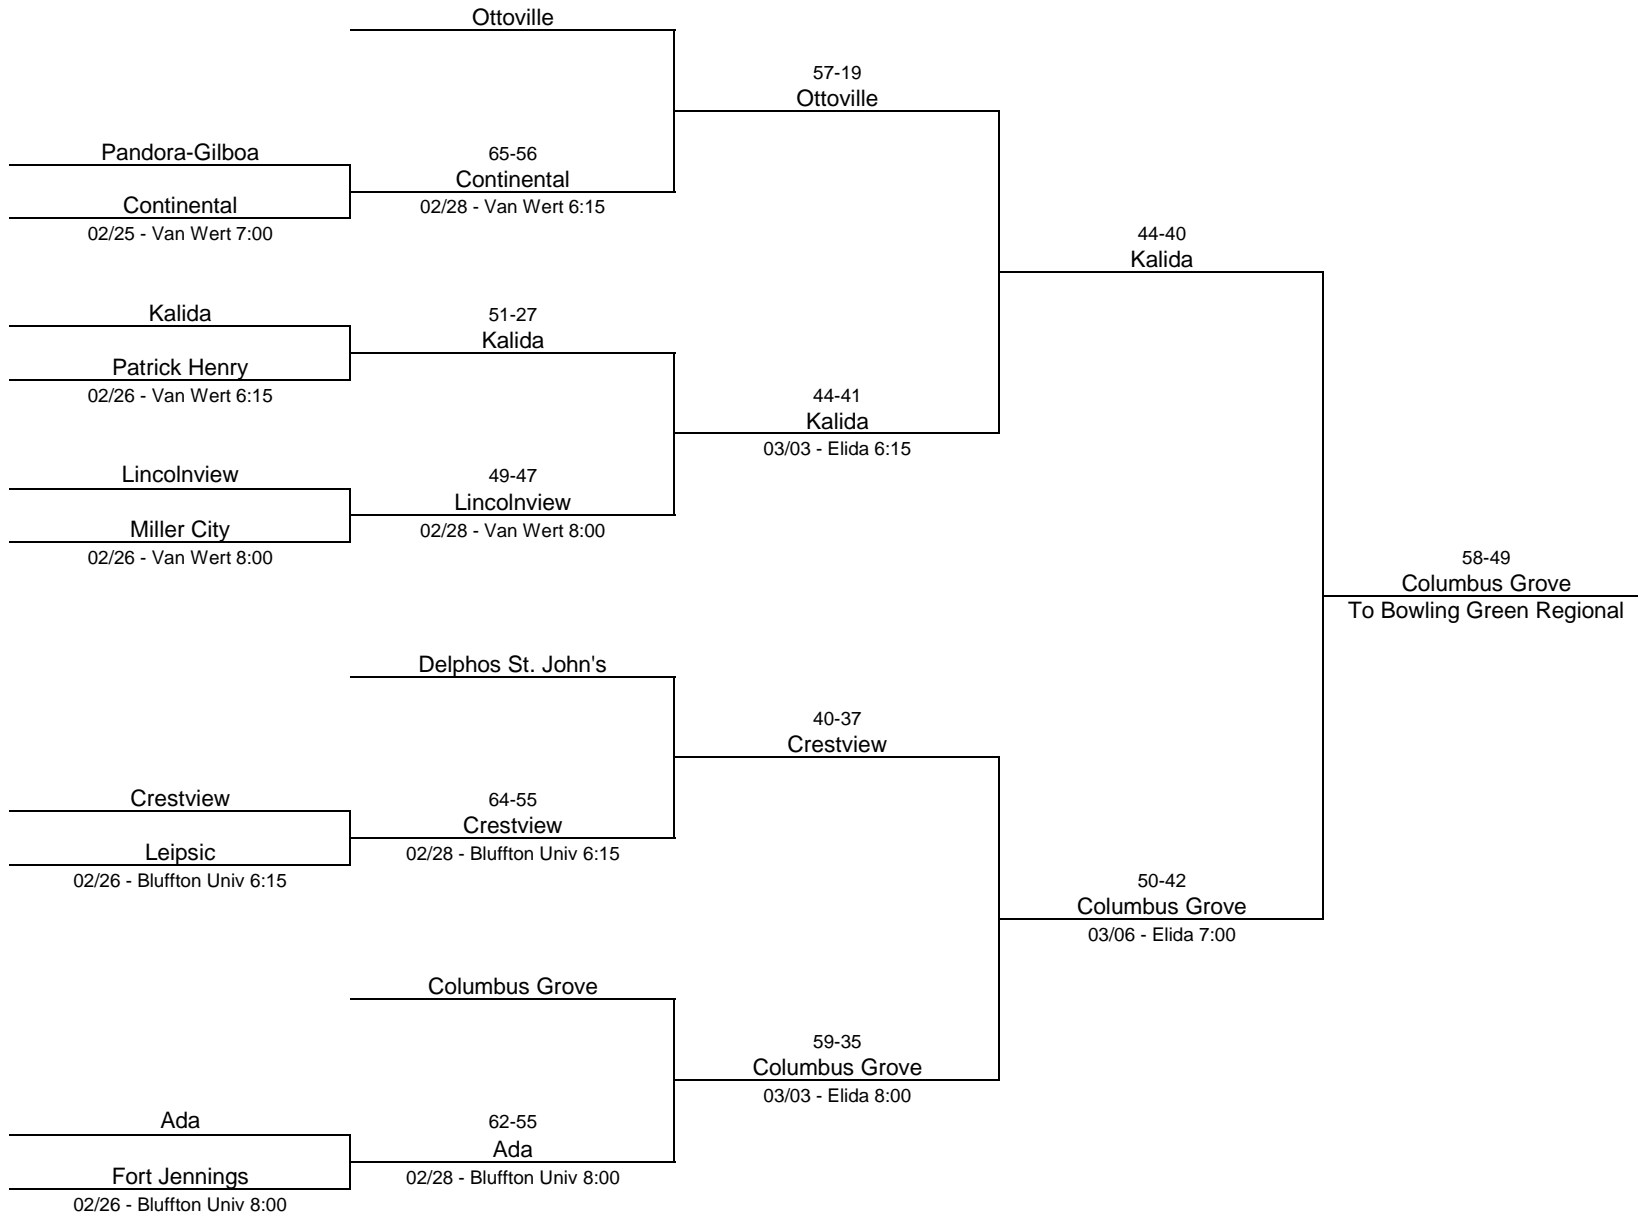

2019/20 Division IV - Elida High School