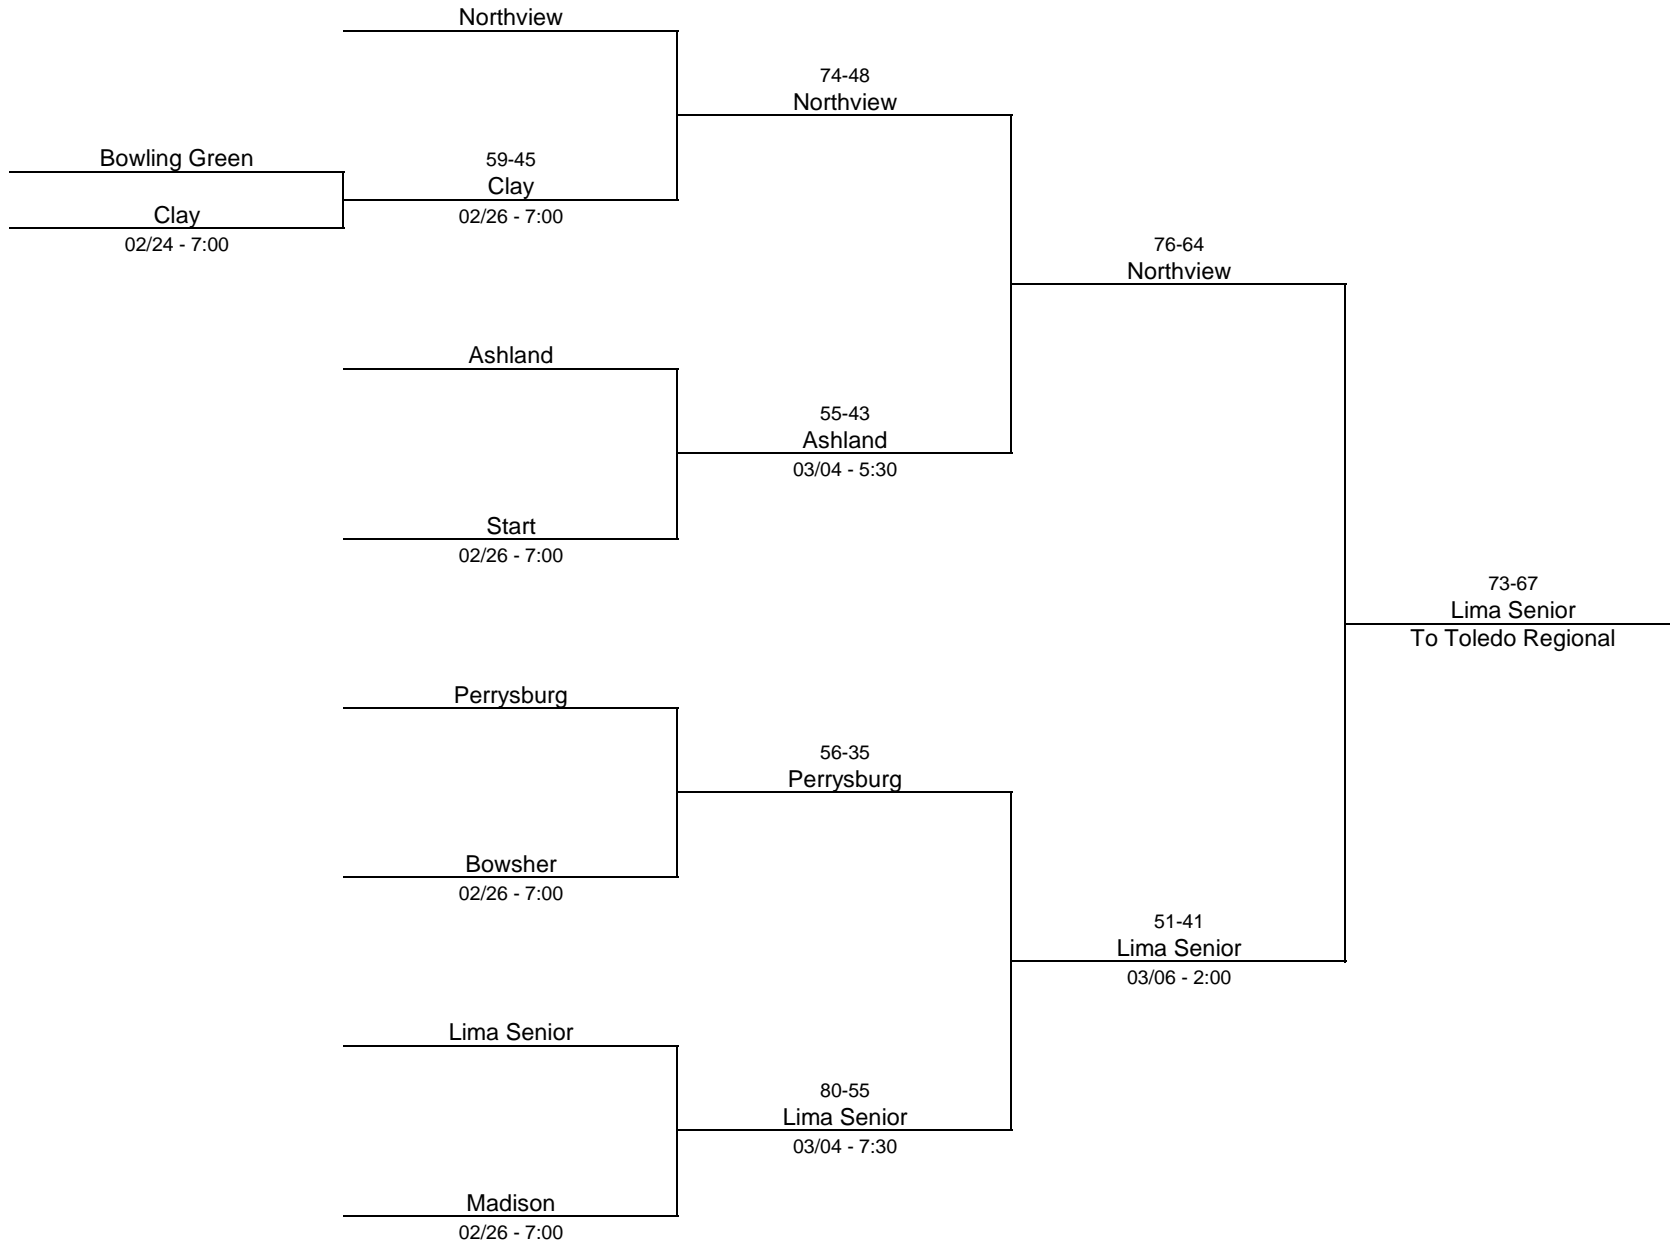

2020/21 Division I - University of Toledo

2020/21 Division I - Lake High School

2020/21 Division II - Ashland High School

2020/21 Division II - Spencerville High School

2020/21 Division II - Lake High School

2020/21 Division III - Lima Senior High School

2020/21 Division III - Toledo Central Catholic High School

2020/21 Division III - Shelby High School

2020/21 Division IV - Willard High School

2020/21 Division IV - Findlay High School