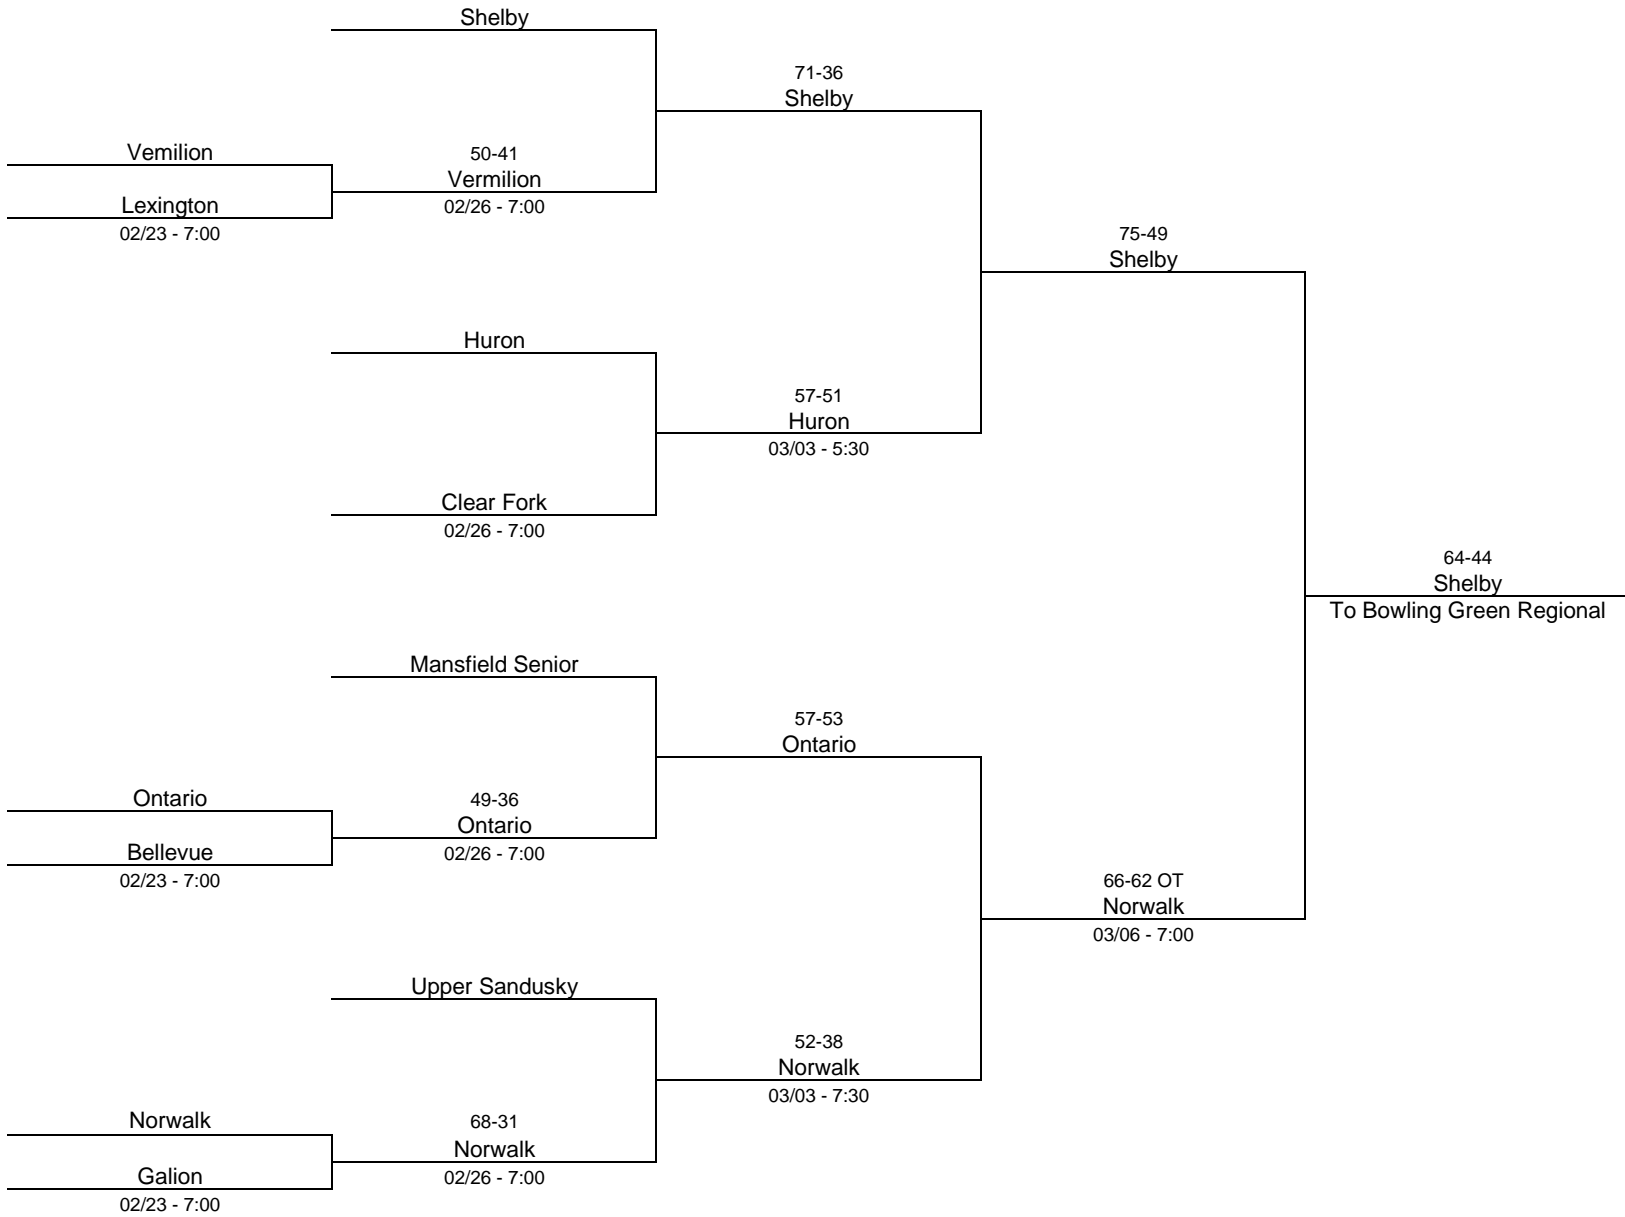

2020/21 Division I - University of Toledo

2020/21 Division I - Lake High School

2020/21 Division II - Ashland High School

2020/21 Division II - Spencerville High School

2020/21 Division II - Lake High School

2020/21 Division III - Lima Senior High School

2020/21 Division III - Toledo Central Catholic High School

2020/21 Division III - Shelby High School

2020/21 Division IV - Willard High School

2020/21 Division IV - Findlay High School