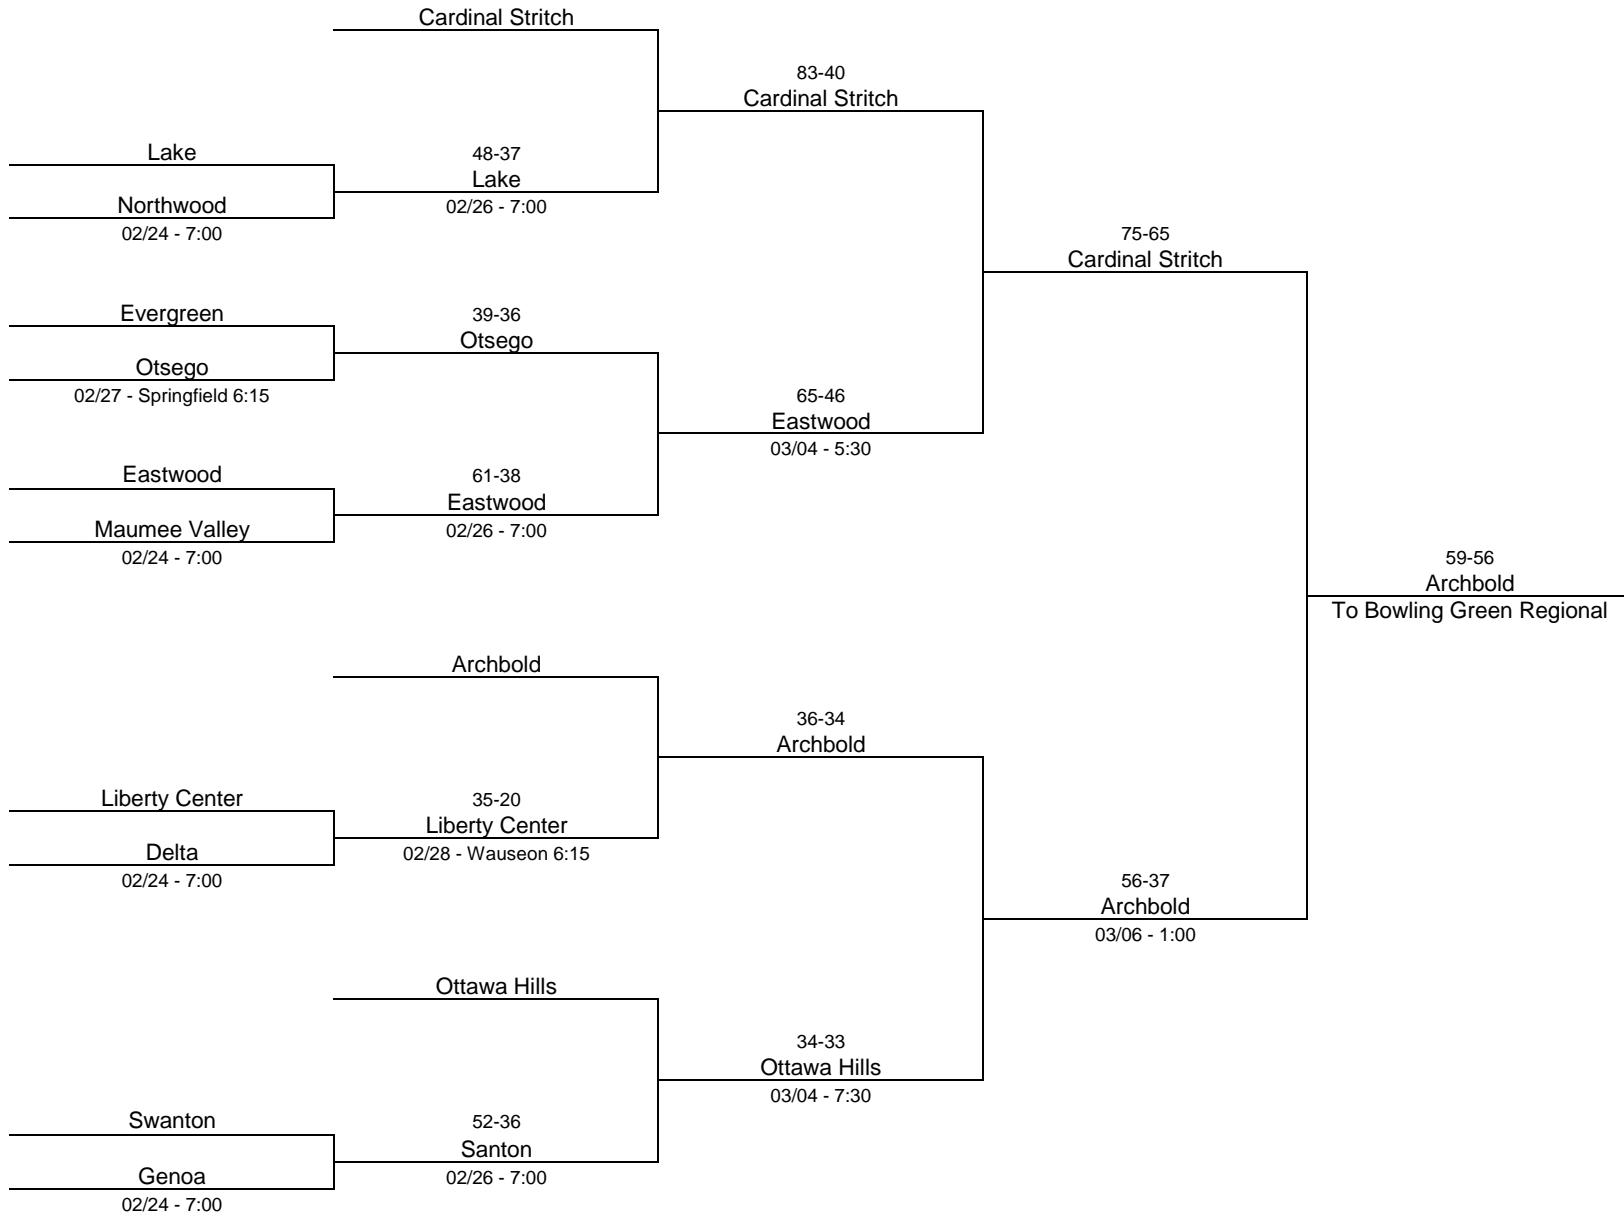

2020/21 Division I - University of Toledo

2020/21 Division I - Lake High School

2020/21 Division II - Ashland High School

2020/21 Division II - Spencerville High School

2020/21 Division II - Lake High School

2020/21 Division III - Lima Senior High School

2020/21 Division III - Toledo Central Catholic High School

2020/21 Division III - Shelby High School

2020/21 Division IV - Willard High School

2020/21 Division IV - Findlay High School