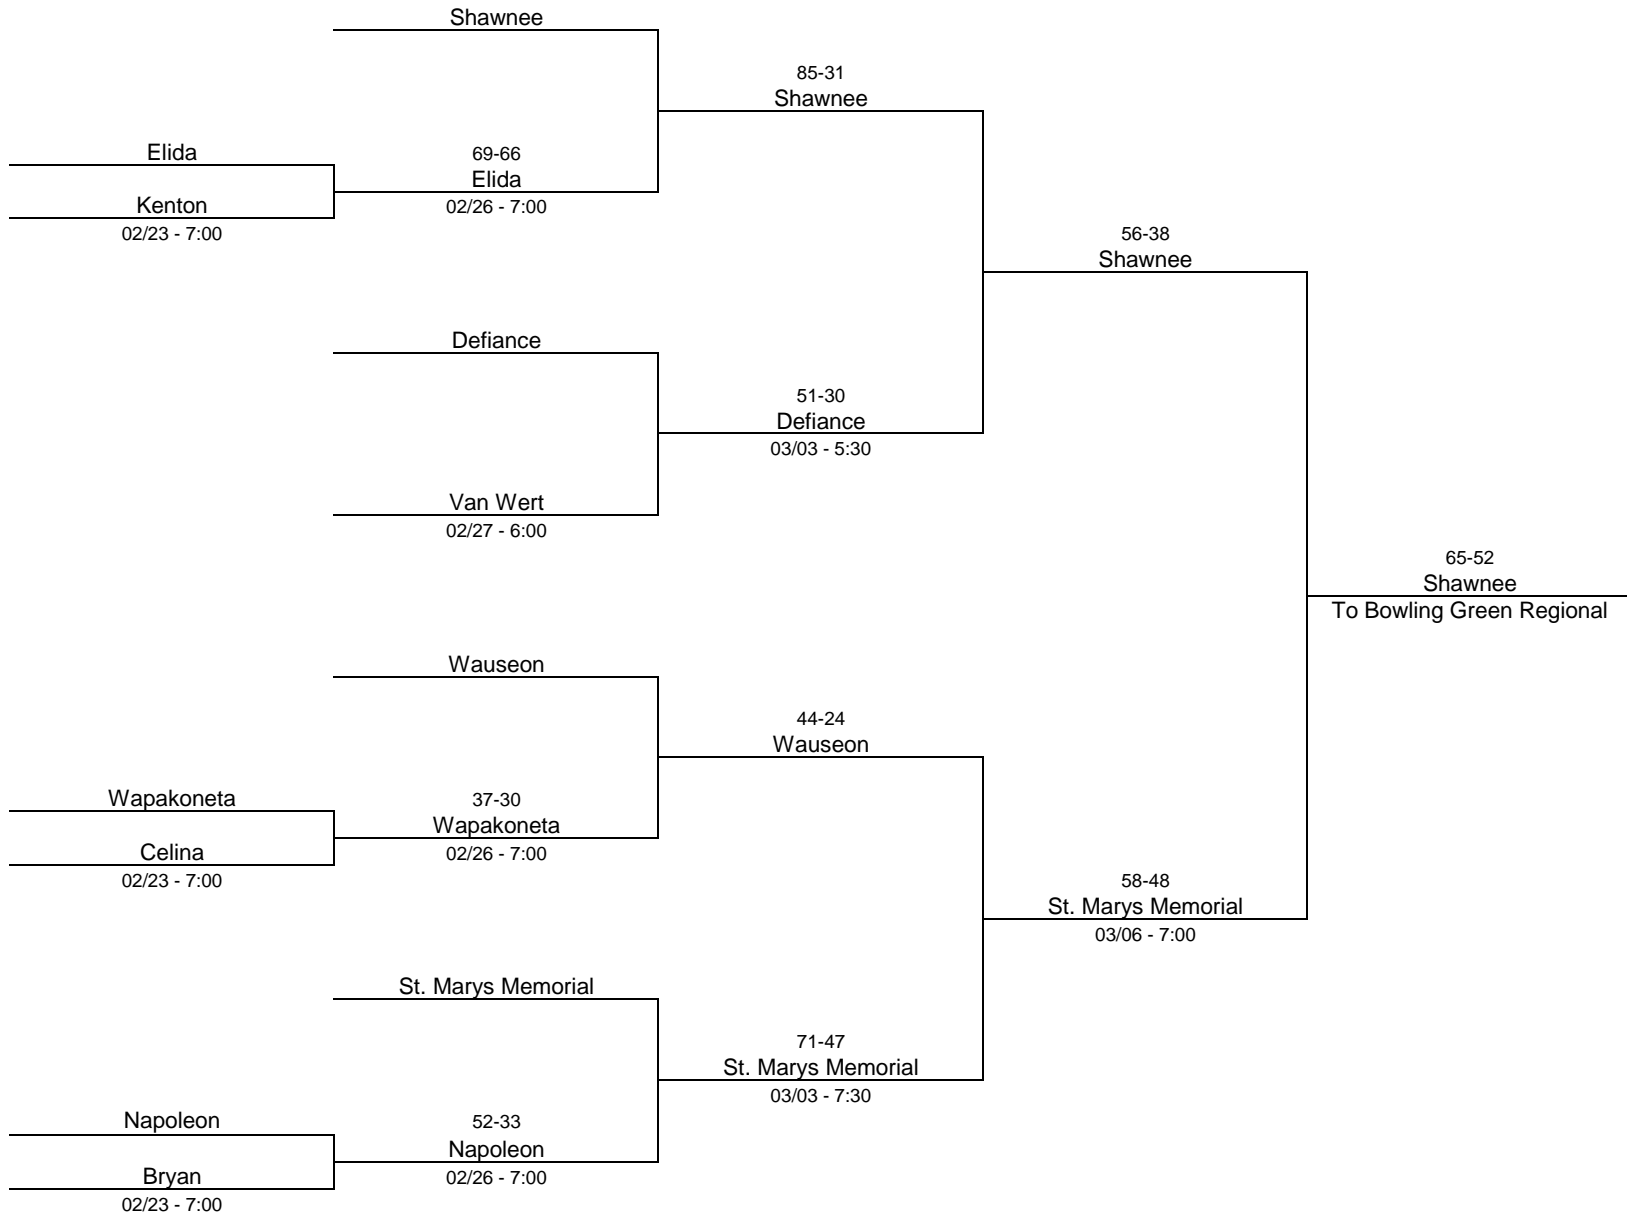

2020/21 Division I - University of Toledo

2020/21 Division I - Lake High School

2020/21 Division II - Ashland High School

2020/21 Division II - Spencerville High School

2020/21 Division II - Lake High School

2020/21 Division III - Lima Senior High School

2020/21 Division III - Toledo Central Catholic High School

2020/21 Division III - Shelby High School

2020/21 Division IV - Willard High School

2020/21 Division IV - Findlay High School