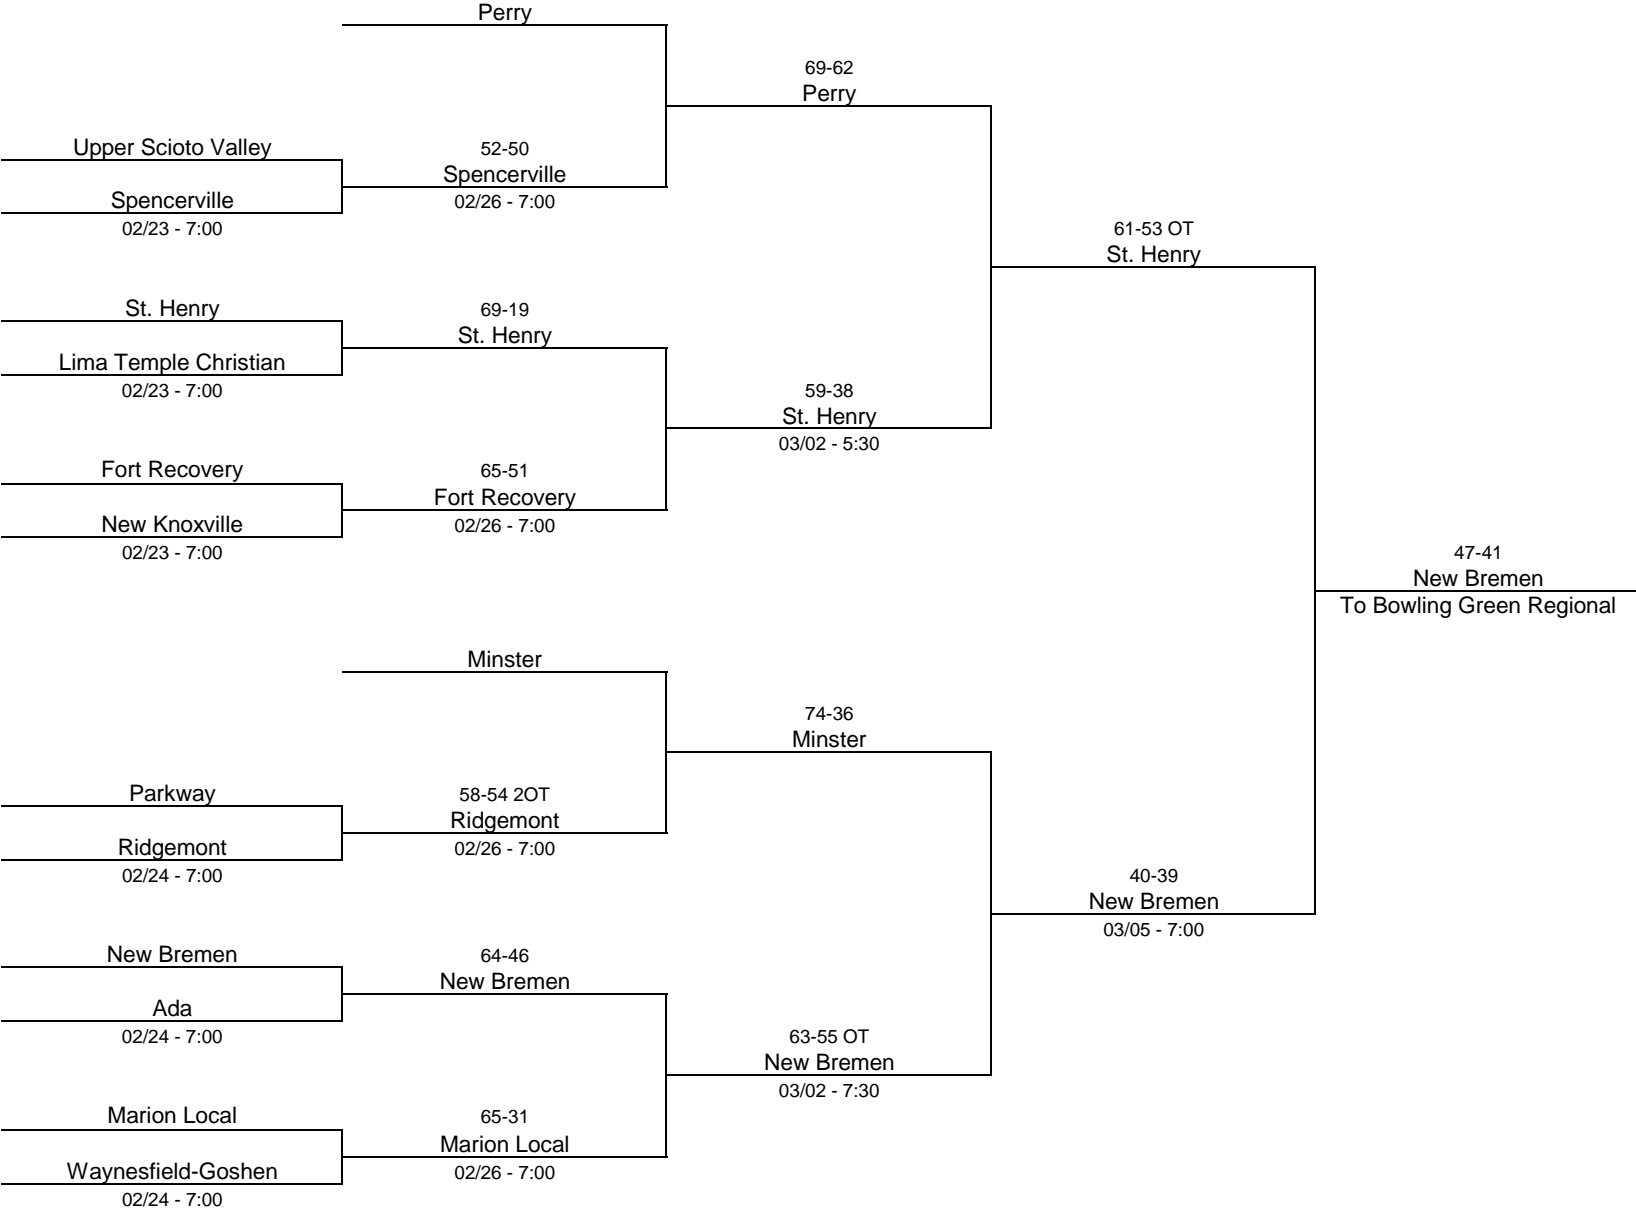

2020/21 Division IV - Wapakoneta High School